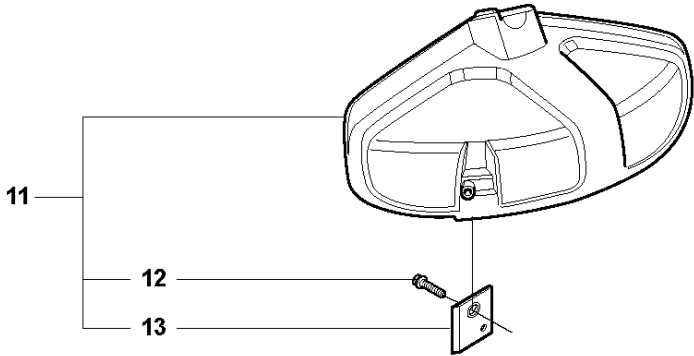

S 327LS, LX, LDX, RX, RDX, RJX, 323R11
ACCESSORIES

ACCESSORIES

327 RX, from 2012-01 -

Ref	Part no.	Description	Remark	Qty	Kit
1	544 04 42-10	ACCESSORY BAG	Captive screws 323RII, 327Rx	1	
2	573 99 43-04	SCREW IHSCFMO	Captive screws	2	1
3	574 56 80-01	CLAMP	Captive screws	1	1
4	537 29 34-01	ADAPTER		1	1
5	574 56 49-02	BLADE GUARD	Captive screws	1	1
6	503 20 03-16	SCREW IHSCFM	Captive screws	4	1
7	574 03 95-01	LOCKING NUT	Captive screws	4	1
8	503 97 71-01	TRIMMER GUARD	327Lx, 327LDx	1	
9	503 21 07-16	SCREW IHSCFT		1	8
10	503 79 88-01	BLADE		1	8
11	503 93 42-02	COMBI GUARD	323RII, 327Rx	1	
12	503 21 07-16	SCREW IHSCFT		1	11
13	503 79 88-01	BLADE		1	11