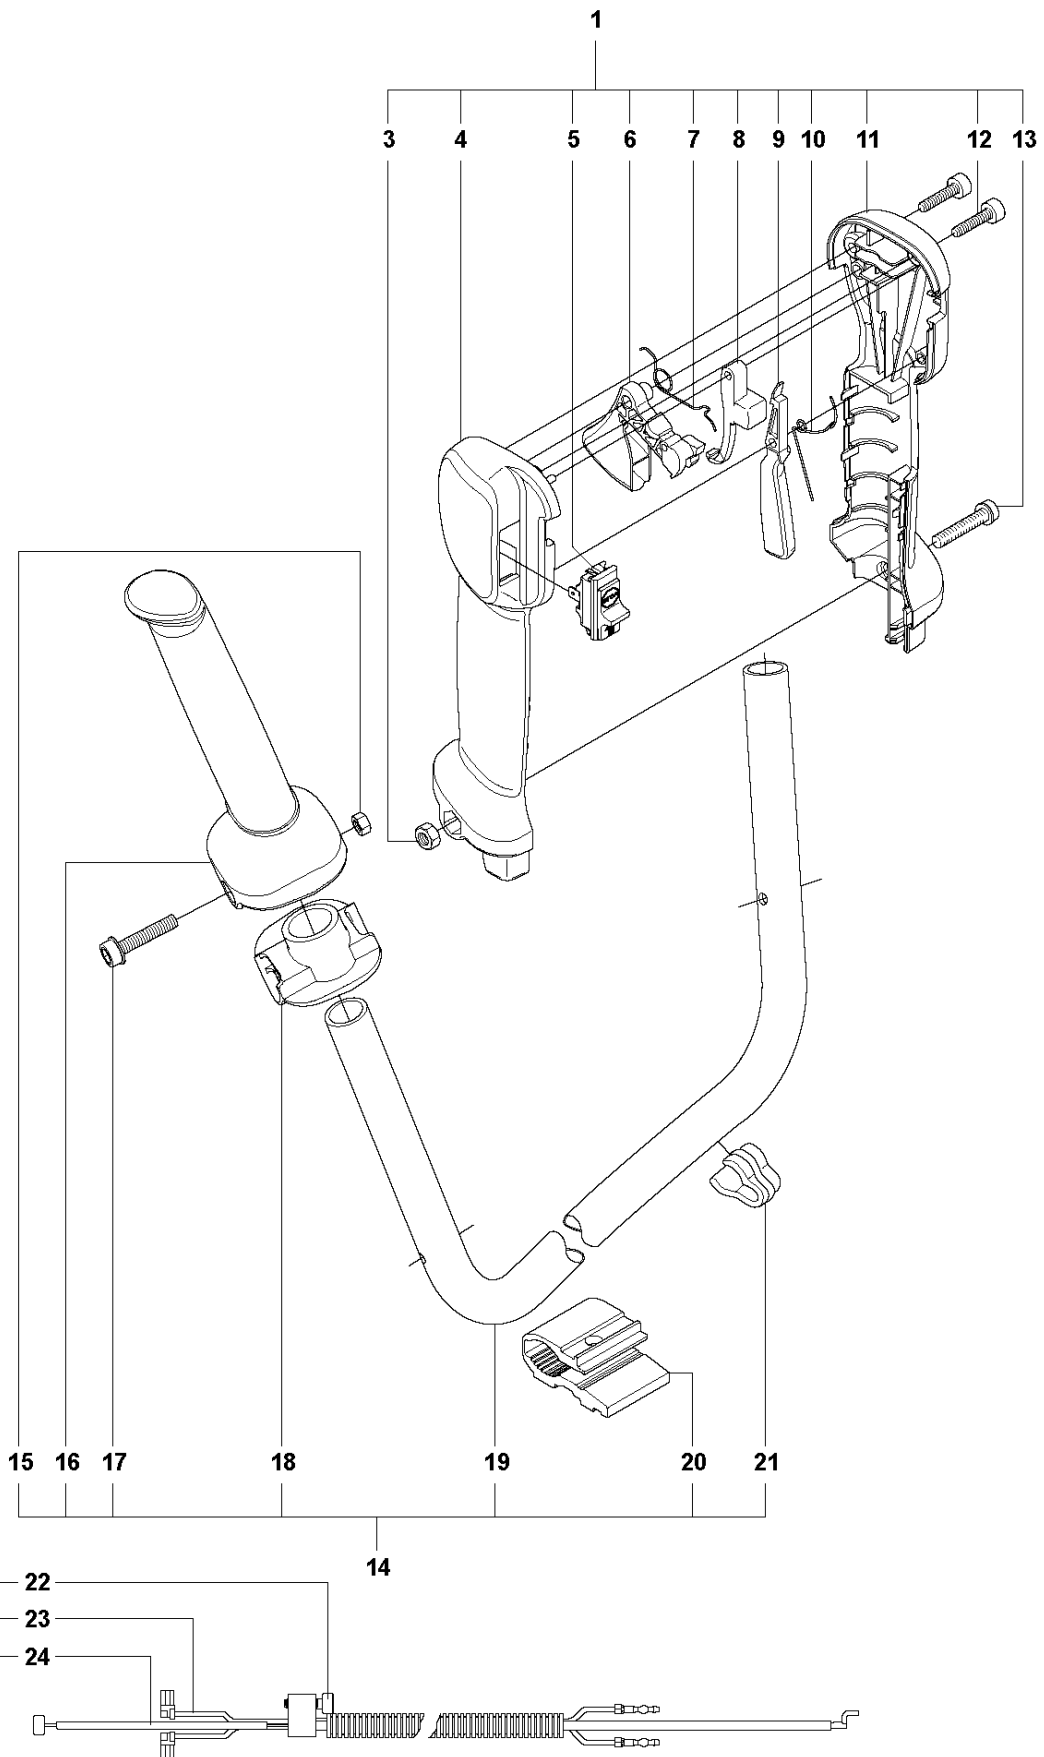

F 323R11, 327Rx
THROTTLE CONTROLS & HANDLE BAR

HANDLE & CONTROLS

327 RX, from 2012-01 -

Ref	Part no.	Description	Remark	Qty	Kit
1	537 42 45-13	HANDLE SYSTEM ASSY		1	
2	502 65 41-01	WIRING		1	
3	503 22 10-13	HEXAGON NUT		1	1
4	537 16 02-02	HANDLE HALF LEFT		1	1
5	537 41 90-01	SWITCH		1	1
6	506 49 77-01	THROTTLE CONTROL		1	9
7	537 17 42-01	SPRING THROTTLE TRIG		1	1
8	537 16 07-01	STARTER THROTTLE LOC		1	1
9	506 49 77-01	THROTTLE CONTROL		1	1,6
10	537 17 43-01	SPRING		1	1
11	537 16 03-02	HANDLE HALF RIGHT	27RX	1	1
12	503 21 66-18	SCREW IH SCT		2	1
13	503 20 07-35	SCREW IH SCFM		1	1
14	503 72 43-09	HANDLEBAR		1	
15	731 23 14-01	HEXAGON NUT		1	14
16	537 17 28-01	HANDLE		1	14
17	503 20 02-45	SCREW IH SCFM		1	14
18	537 17 29-01	COVER		1	14
19	537 36 00-01	HANDLEBAR	Low (327Rx, 327RDx	1	14
20	544 02 09-01	CLIP		1	14
21	502 21 12-01	STAPLE		1	14
22	503 21 66-18	SCREW IH SCT		1	2
23	502 53 16-02	SHORT CIRCUIT CABLE		1	2
24	537 17 39-01	THROTTLE WIRE ASSY		1	2