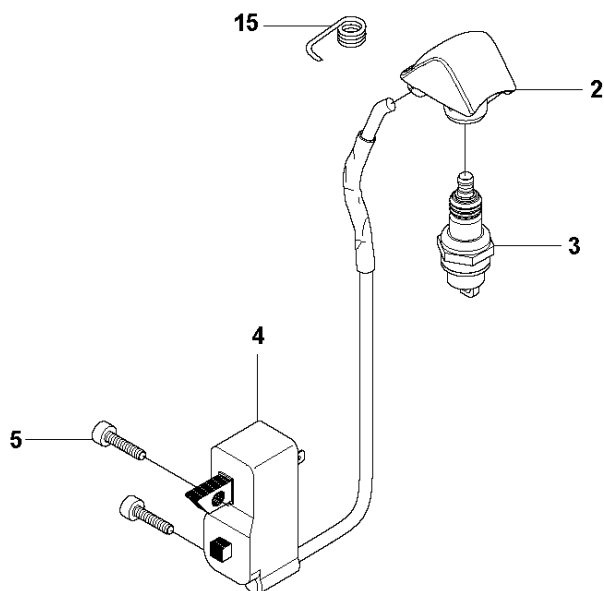

M 327LS, LX, LDX, RX, RDX, RJX, 323RII
IGNITION & CLUTCH

IGNITION SYSTEM & CLUTCH

327 RX, from 2012-01 -

Ref	Part no.	Description	Remark	Qty	Kit
1	502 49 36-01	SHORT CIRCUIT CABLE		1	
2	537 43 43-01	SPARK PLUG CAP		1	
3	503 23 51-09	SPARK PLUG	Champion RCJ 6Y	1	
4	544 12 70-01	IGNITION MODULE		1	
5	503 21 66-18	SCREW IHST		2	
6	537 23 75-01	CLUTCH DRUM ASSY		1	
7	503 84 29-02	SCREW		2	
8	537 04 67-02	WASHER		1	
9	537 03 22-01	CLUTCH ASSY		1	
10	503 84 28-01	CLUTCH SHOE		2	9
11	503 81 60-01	CLUTCH SPRING		1	9
12	537 04 68-02	WASHER		1	
13	731 71 16-51	HEXAGON NUT FLANGED		1	
14	537 24 96-02	FLYWHEEL		1	
15	501 48 56-01	CONTACT SPRING		1