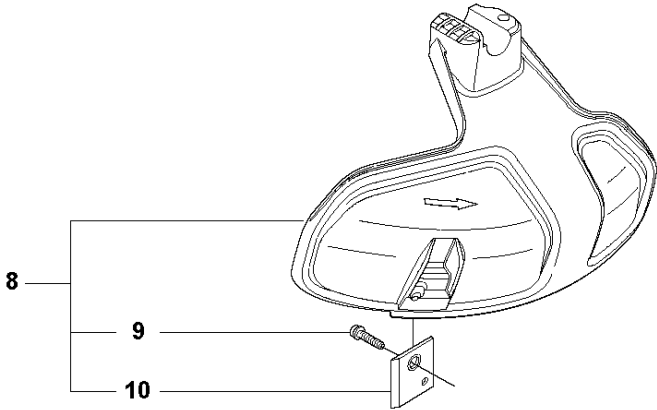

S 327LS, LX, LDX, RX, RDX, RJX, 323R11
ACCESSORIES

ACCESSORIES

327 RX, from 2012-01 -

Ref	Part no.	Description	Remark	Qty	Kit
1	544 04 42-10	ACCESSORY BAG	Captive screws 323RII, 327Rx	1	
2	573 99 43-04	SCREW IHSCFMO	Captive screws	2	1
3	574 56 80-01	CLAMP	Captive screws	1	1
4	537 29 34-01	ADAPTER		1	1
5	574 56 49-02	BLADE GUARD	Captive screws	1	1
6	503 20 03-16	SCREW IHSCFM	Captive screws	4	1
7	574 03 95-01	LOCKING NUT	Captive screws	4	1
8	503 97 71-01	TRIMMER GUARD	327Lx, 327LDx	1	
9	503 21 07-16	SCREW IHSCFT		1	8
10	503 79 88-01	BLADE		1	8
11	503 93 42-02	COMBI GUARD	323RII, 327Rx	1	
12	503 21 07-16	SCREW IHSCFT		1	11
13	503 79 88-01	BLADE		1	11