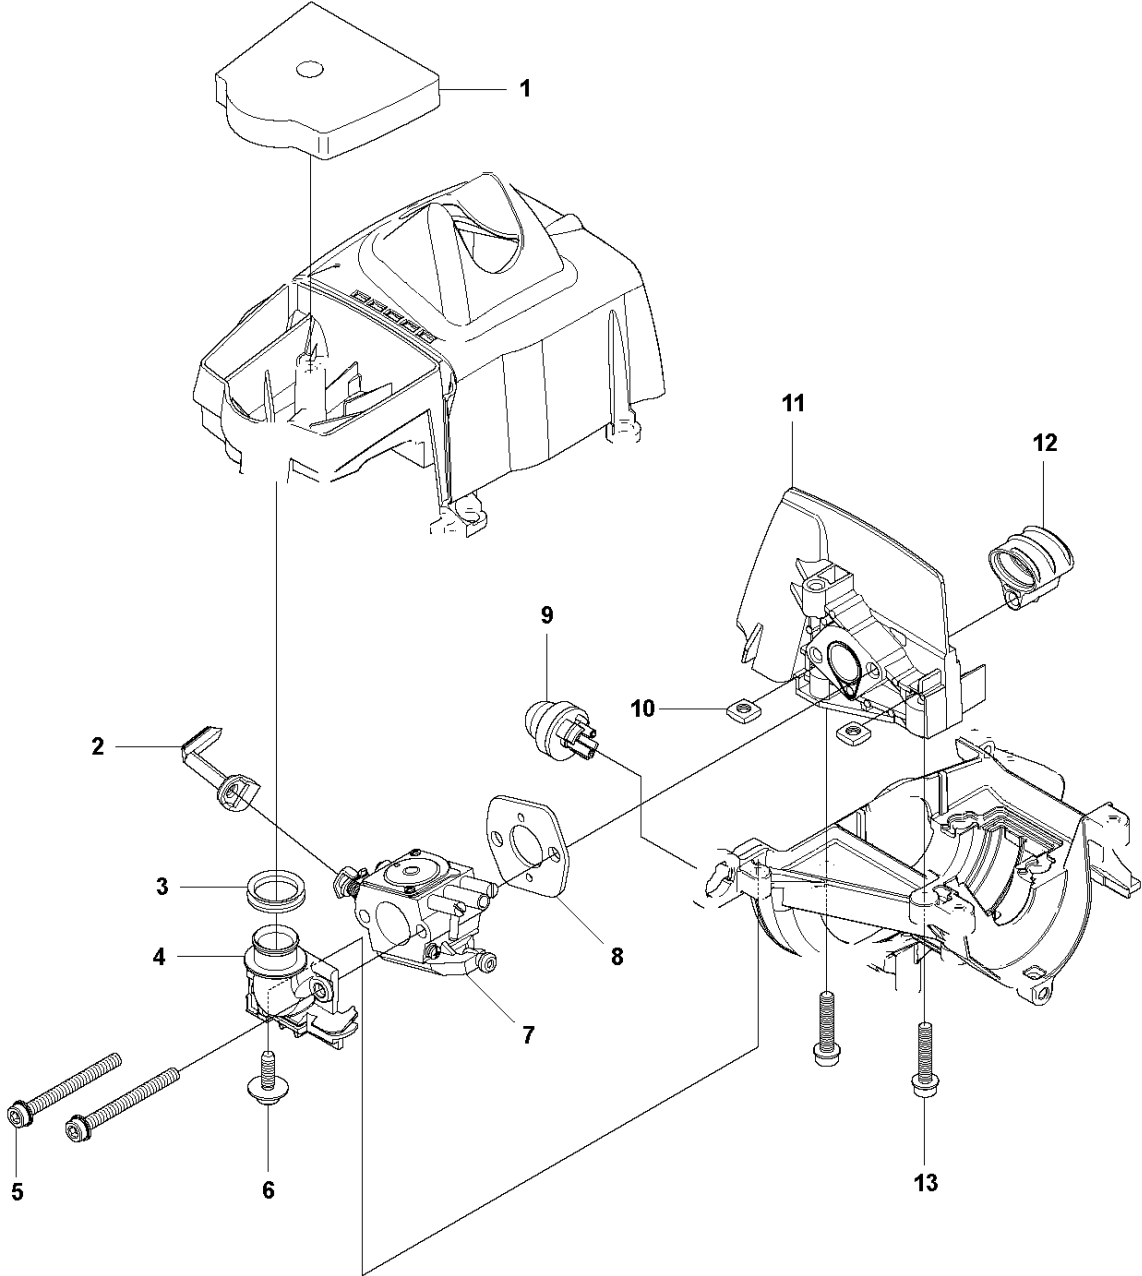

J 327LX, LDX, RX, RDX, RJX, LX, 323R11
CARBURETOR & AIR FILTER

CARBURETOR & AIR FILTER

327 RX, from 2012-01 -

Ref	Part no.	Description	Remark	Qty	Kit
1	537 14 31-01	AIR FILTER ASSY		1	
2	503 96 25-01	CHOKE CONTROL		1	
3	740 68 11-21	V-RING		1	
4	502 49 90-01	BRACKET		1	
5	503 21 75-50	SCREW IHSCFT		2	
6	503 21 77-16	SCREW IHSCFT		1	
7	503 28 34-01	CARBURETTOR	Zama C1Q-EL24, NOT FOR US	1	
7	576 01 98-01	CARBURETTOR	Hualong HQ-2, only option for US	1	
8	503 49 71-01	GASKET		1	
9	503 93 66-01	PRIMER HOUSING		1	
10	503 22 65-04	SQUARE NUT		2	
11	503 91 09-01	INSULATION WALL		1	
12	503 94 26-01	INLET PIPE		1	
13	503 20 03-25	SCREW IHSCFM		2	
14	505 27 10-01	FILTER		1