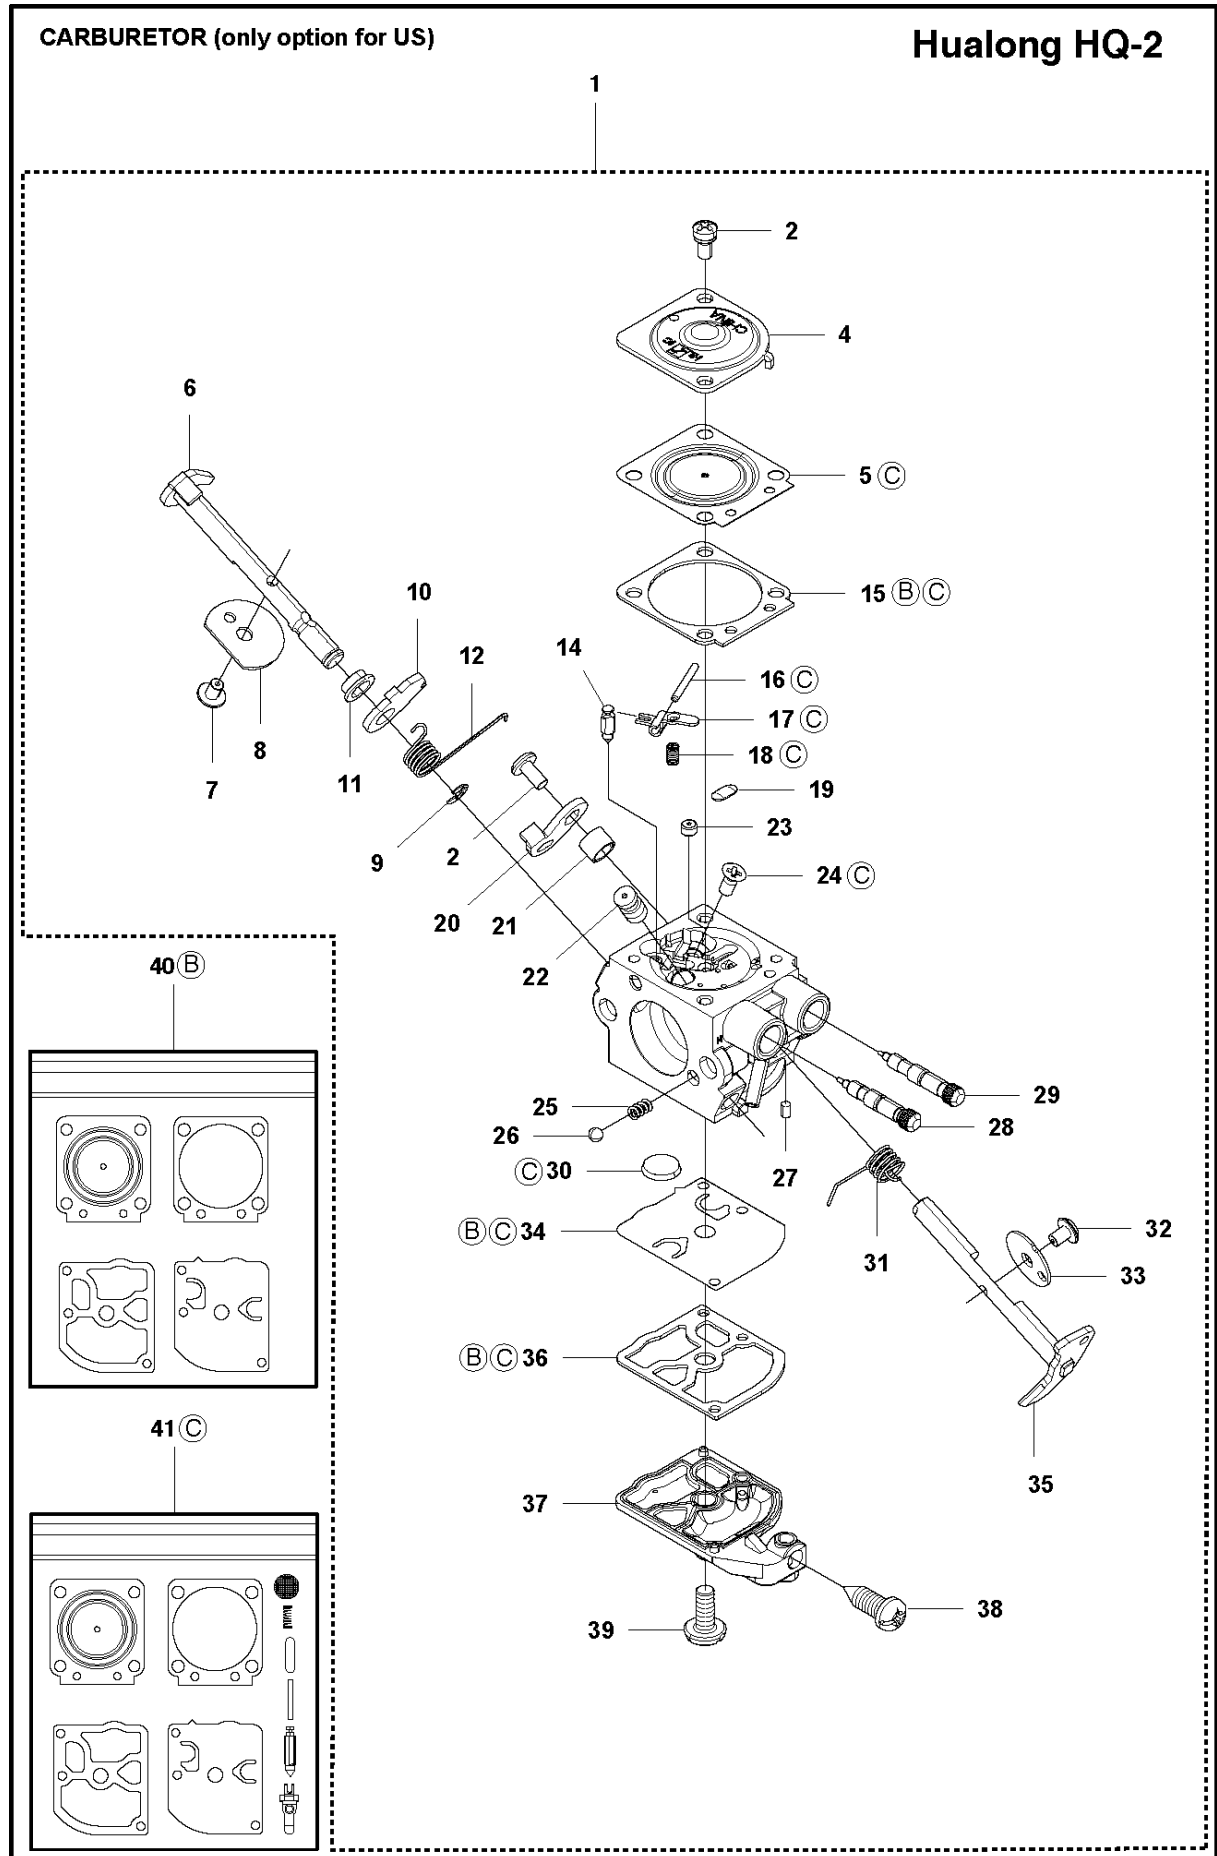

SPARE PARTS LIST

BRUSHCUTTERS/CLEARING SAWS

327 RX, from 2012-01 -

S2 327LX, LDX, RX, RDX, RJX, 323R11, 327LS
ACCESSORIES

ACCESSORIES

327 RX, from 2012-01 -

Ref	Part no.	Description	Remark	Qty	Kit
1	502 28 59-01	STOP		1	
2	502 11 46-02	SOCKET WRENCH		1	
3	501 60 02-03	SCREWDRIVER		1	
4	502 21 58-01	L-NYCKEL		1	
5	531 00 92-48	FILTER OIL		1	
6	501 69 17-01	COMBINATION WRENCH		1	
7	503 97 64-01	GREASE		1	
8	537 35 36-01	LOOP		1	
9	537 13 04-02	KNOB		1	
10	537 35 01-01	LOOP		1	
11	725 23 31-51	SCREW		1	
12	537 31 29-01	TRANSPORT GUARD	200-275 mm	1	
13	537 21 62-01	HARNESS		1	
13	537 21 62-02	HARNESS	USA	1	
14	537 21 63-01	HARNESS		1	
14	537 21 63-02	HARNESS	USA	1	
15	503 73 40-01	FRONT PIECE		1	14
16	503 73 41-02	FRONT PIECE		1	14
17	502 02 28-02	WELT HOOK		1	14

CARBURETOR

327 RX, from 2012-01 -

Ref	Part no.	Description	Remark	Qty	Kit
1	576 01 98-01	CARBURETTOR	Hualong HQ-2, only option for US	1	
2	576 02 42-01	SCREW		2	1
4	576 02 36-01	COVER		1	1
5	576 02 24-01	DIAPHRAGM ASSY		1	1
6	576 02 30-01	SHAFT ASSY		1	1
7	576 02 41-01	SCREW		1	1
8	576 02 32-01	CHOKE		1	1
9	576 02 48-01	E-CLIP		1	1
10	576 02 31-01	LEVER		1	1
11	576 02 35-01	BUSHING		1	1
12	576 02 33-01	SPRING		1	1
14	576 02 01-01	VALVE		1	1
15	576 02 37-01	GASKET		1	1
16	576 02 03-01	PIN		1	1
17	576 02 04-01	LEVER		1	1
18	576 02 05-01	SPRING		1	1
19	576 02 06-01	PLUG		1	1
20	576 02 28-01	LEVER		1	1
21	576 02 29-01	BUSHING		1	1
22	576 02 07-01	MAIN NOZZLE		1	1
23	576 02 08-01	CHECK VALVE		1	1
24	576 02 43-01	SCREW		1	1
25	576 02 34-01	SPRING		1	1
26	576 02 47-01	BALL		1	1
27	576 02 23-01	BAR		1	1
28	576 02 10-01	NEEDLE		1	1
29	576 02 11-01	NEEDLE		1	1
30	576 02 15-01	SCREEN		1	1
31	576 02 27-01	SPRING		1	1
32	576 02 40-01	SCREW		1	1
33	576 02 26-01	THROTTLE		1	1
34	576 02 39-01	DIAPHRAGM PUMP		1	1
35	576 02 25-01	SHAFT ASSY		1	1
36	576 02 38-01	GASKET		1	1
37	576 02 20-01	COVER		1	1
38	576 02 22-01	SCREW		1	1
39	576 02 44-01	SCREW		1	1
40	581 74 35-01	GASKET KIT		1	1
41	581 74 37-01	REPAIR KIT		1	1