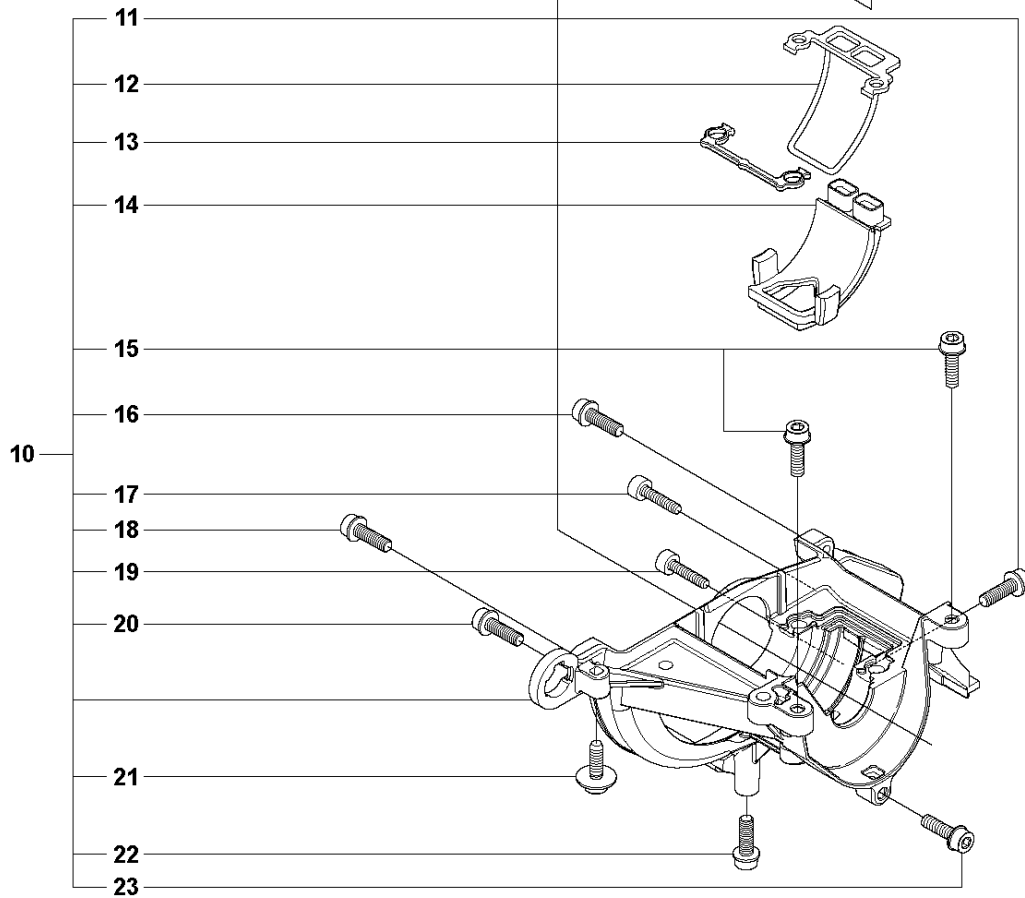

P 327LS, LX, LDX, RX, RDX, RJX, 323RII
CRANK CASE

CRANKCASE

327 RX, from 2012-01 -

Ref	Part no.	Description	Remark	Qty	Kit
1	537 30 96-01	COMPRESSION SLEEVE		1	
2	503 21 68-25	SCREW IHSCFT		1	1
3	503 21 68-25	SCREW IHSCFT		1	1
4	537 04 12-09	CLUTCH COVER		1	
5	537 42 50-01	PROTECTIVE PLATE		1	4
6	503 20 03-16	SCREW IHSCFM	M5x16	1	4
7	537 07 36-01	SPRING		1	
8	503 25 05-01	BALL BEARING		1	4
9	537 33 67-01	CIRCLIP		1	4
10	537 08 52-03	CRANKCASE		1	
11	503 20 03-16	SCREW IHSCFM		1	10
12	537 06 69-01	GASKET CRANKCASE		1	10
13	537 08 85-01	GASKET		1	10
14	537 06 68-01	INSERT CRANKCASE		1	10
15	503 20 03-16	SCREW IHSCFM		1	10
16	503 20 03-16	SCREW IHSCFM		1	10
17	503 21 66-18	SCREW IHSCFT		1	10
18	503 20 03-16	SCREW IHSCFM		1	10
19	503 21 66-18	SCREW IHSCFT		1	10
20	503 20 03-16	SCREW IHSCFM		1	10
21	503 21 77-16	SCREW IHSCFT		1	10
22	503 20 14-12	SCREW IHSCFMO	M5x12	1	10
23	503 20 03-16	SCREW IHSCFM		1	10