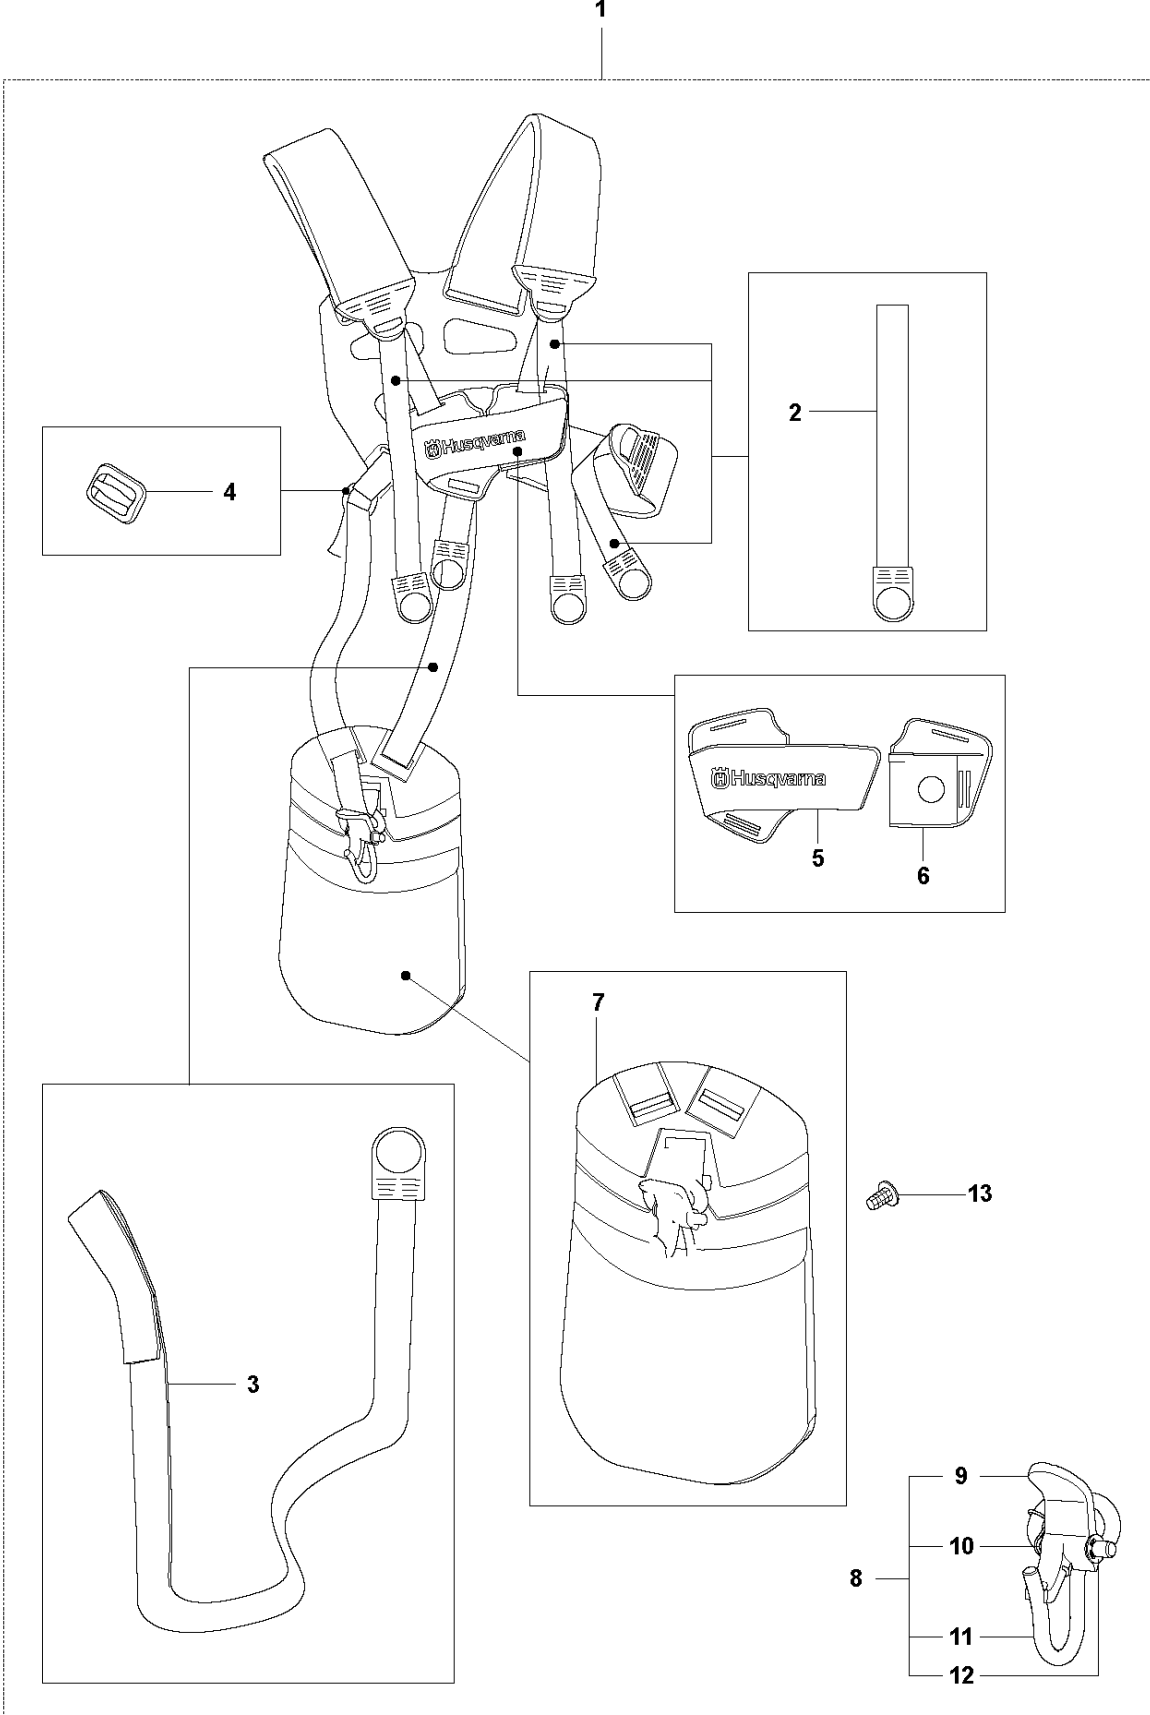

T Duo Balance
HARNESS

HARNESS

327 RX, from 2012-01 -

Ref	Part no.	Description	Remark	Qty	Kit
1	537 27 57-01	HARNESS		1	
1	537 27 57-03	HARNESS	US	1	1
2	503 99 61-01	BAND		3	1
3	503 99 61-03	BAND		1	1
4	537 11 35-01	RETAINER		1	1
5	537 28 84-01	FRONT PIECE		1	1
6	537 28 83-01	FRONT PIECE		1	1
7	537 27 59-01	HIP PAD		1	1
8	502 02 28-01	HOOK		1	1
9	502 02 30-02	LOCK		1	1,8
10	502 02 38-01	SPRING		1	1,8
11	502 02 29-02	HOOK		1	1,8
12	735 31 09-20	E-CLIP		1	1,8
13	537 17 54-01	HIP PAD		3	1