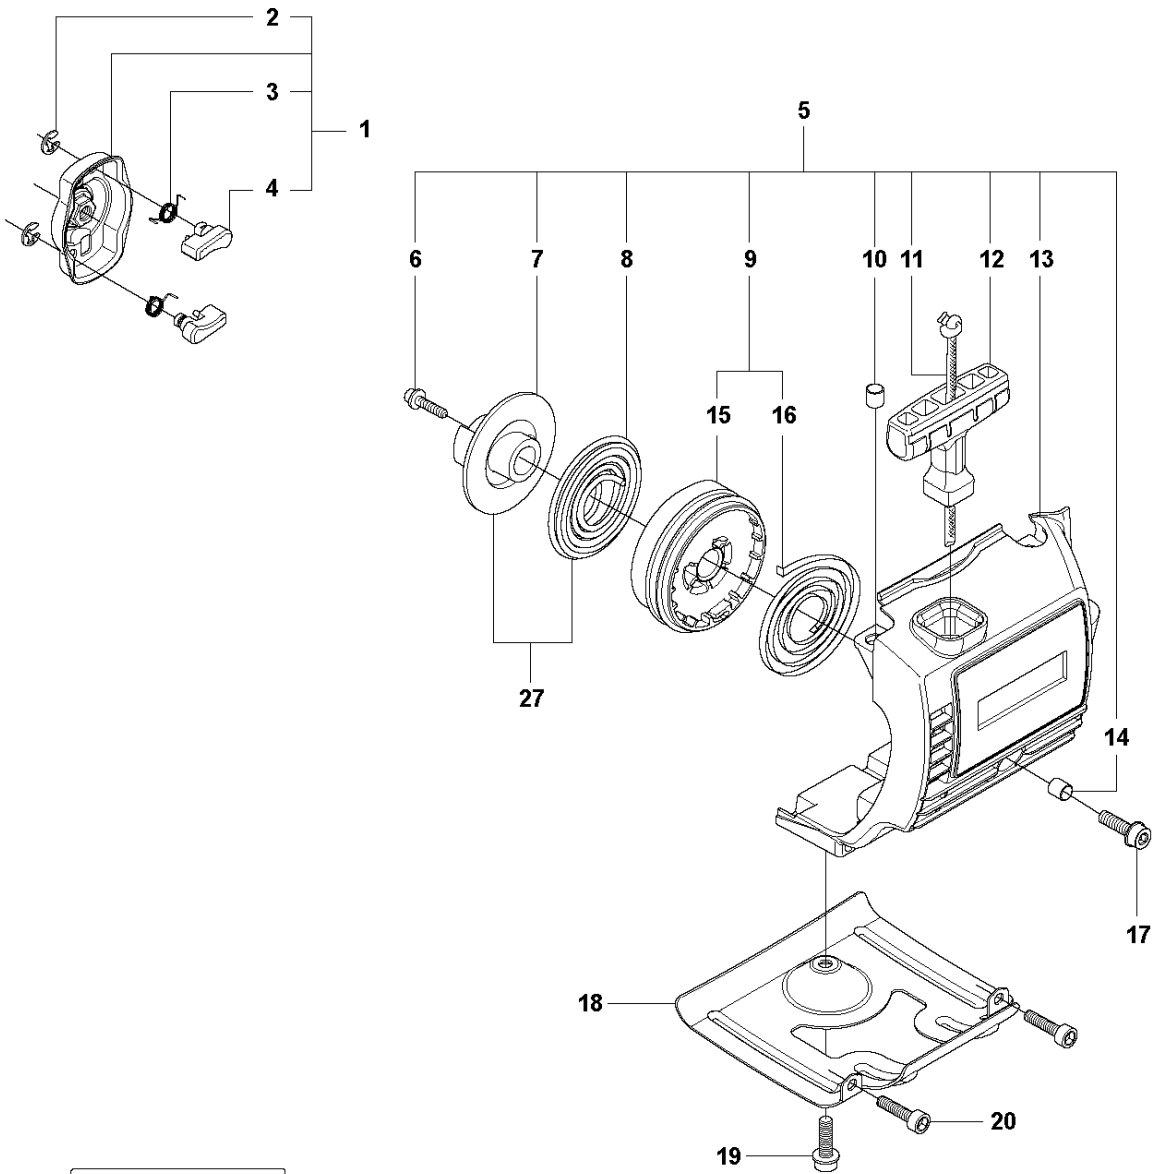

K1 327LX, LDX, RX, RDX, RJX, 323RII
STARTER

21

22

23

24

25

STARTER

327 RX, from 2012-01 -

Ref	Part no.	Description	Remark	Qty	Kit
1	503 87 33-05	STARTER PAWL BRIDGE		1	
2	735 31 08-20	E-CLIP		2	1
3	503 87 36-01	SPRING		2	1
4	503 87 35-02	STARTER PAWL		2	1
5	544 07 11-02	STARTER ASSY		1	
6	503 21 77-25	SCREW IH SCT		1	5
7	544 03 87-02	DRIVER		1	5
8	544 03 88-02	SPRING		1	5
9	544 16 65-01	STARTER PULLEY ASSY		1	5
10	537 37 93-02	SPACING SLEEVE		2	5
11	503 85 89-01	STARTER CORD		1	5
12	537 00 84-01	STARTER HANDLE		1	5
13	537 41 16-01	STARTER HOUSING		1	5
14	537 37 93-02	SPACING SLEEVE		1	5
15	544 03 86-01	STARTER PULLEY		1	5, 9
16	503 85 90-01	RECOIL SPRING		1	5, 9
17	503 20 03-16	SCREW IHSCFM	M5x16	1	
18	537 03 41-01	PROTECTIVE PLATE		1	
19	503 20 14-12	SCREW IHSCFMO	M5x12	1	
20	503 21 66-18	SCREW IH SCT		2	
21	537 35 34-56	LABEL	327LDx	1	
22	537 35 34-57	LABEL	327RJx	1	
23	537 35 34-58	LABEL	323RII	1	
24	537 35 34-59	LABEL	327Rx	1	
25	537 35 34-60	LABEL	327RDx	1