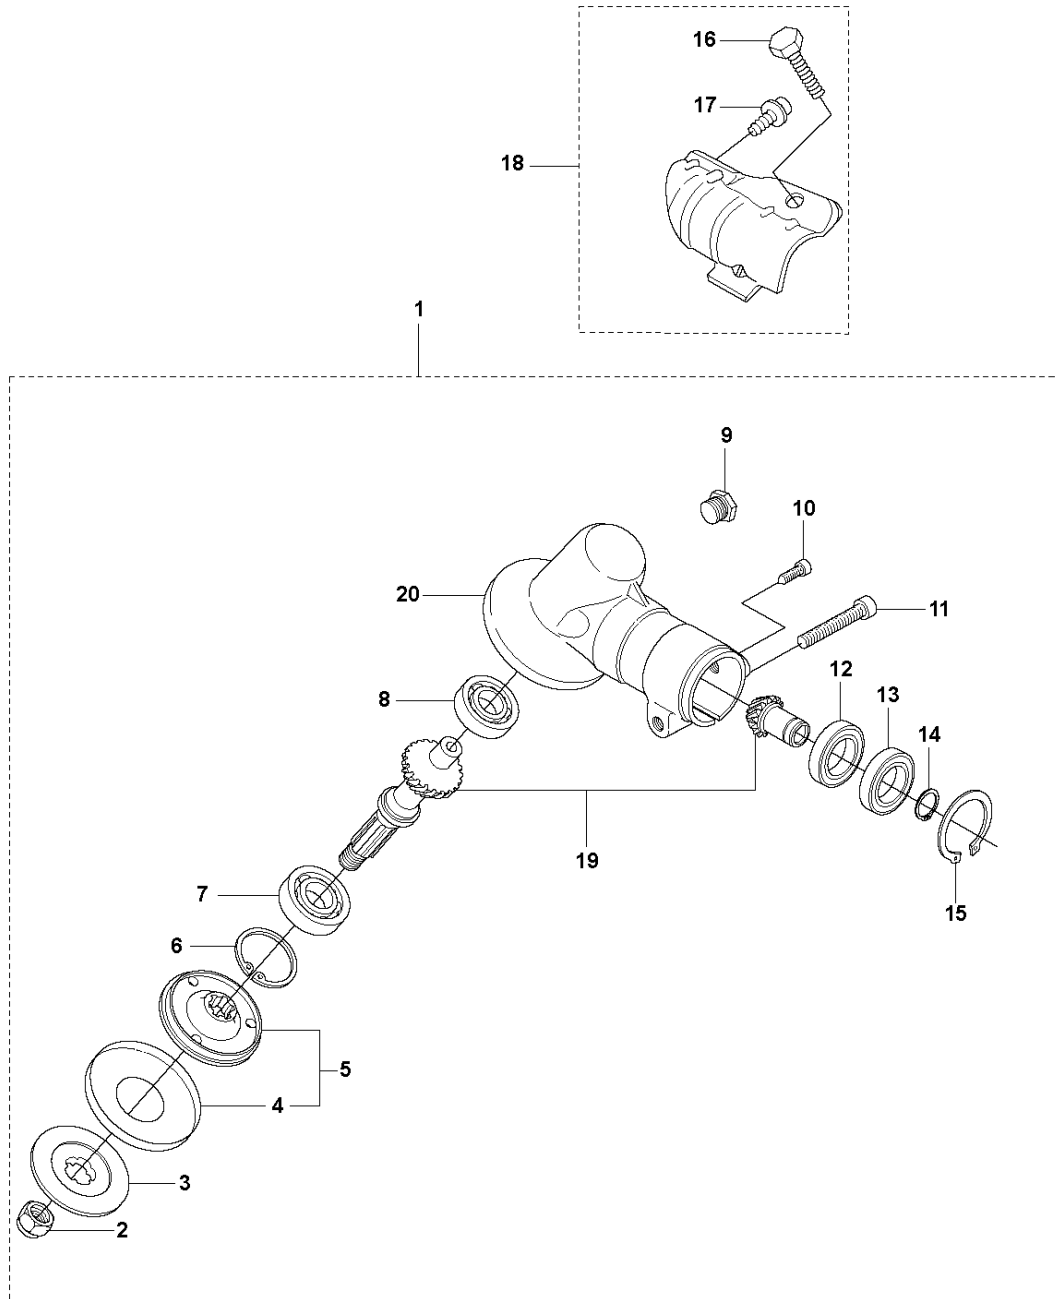

A 327LS, LX, LDX, RX, RDX, RJX, 323RII
BEVEL GEAR

BEVEL GEAR

327 RX, from 2012-01 -

Ref	Part no.	Description	Remark	Qty	Kit
1	537 19 92-02	BEVEL GEAR ASSY		1	
2	503 85 63-01	NUT		1	1
3	537 28 56-01	SUPPORT FLANGE		1	1
4	537 29 26-01	CUP		1	1
5	537 23 49-01	DRIVER ASSY		1	1
6	735 31 28-10	CIRCLIP		1	1
7	503 25 24-01	BALL BEARING		1	1
8	738 21 98-00	BALL BEARING		1	1
9	503 20 15-01	SCREW IHHM		1	1
10	503 20 14-12	SCREW IHSCFMO		1	1
11	503 20 07-25	SCREW IHSCFM		1	1
12	738 21 99-00	BALL BEARING		1	1
13	738 21 99-02	BALL BEARING		1	1
14	735 31 11-00	CIRCLIP		1	1
15	735 31 25-10	CIRCLIP		1	1
16	725 23 70-51	SCREW		1	18
17	503 20 07-12	SCREW IHSCFM		1	18
18	574 30 69-01	CLAMP	Captive screws	1	
19	537 04 10-01	GEAR WHEEL KIT		1	
20	537 33 37-01	GEAR HOUSING		1