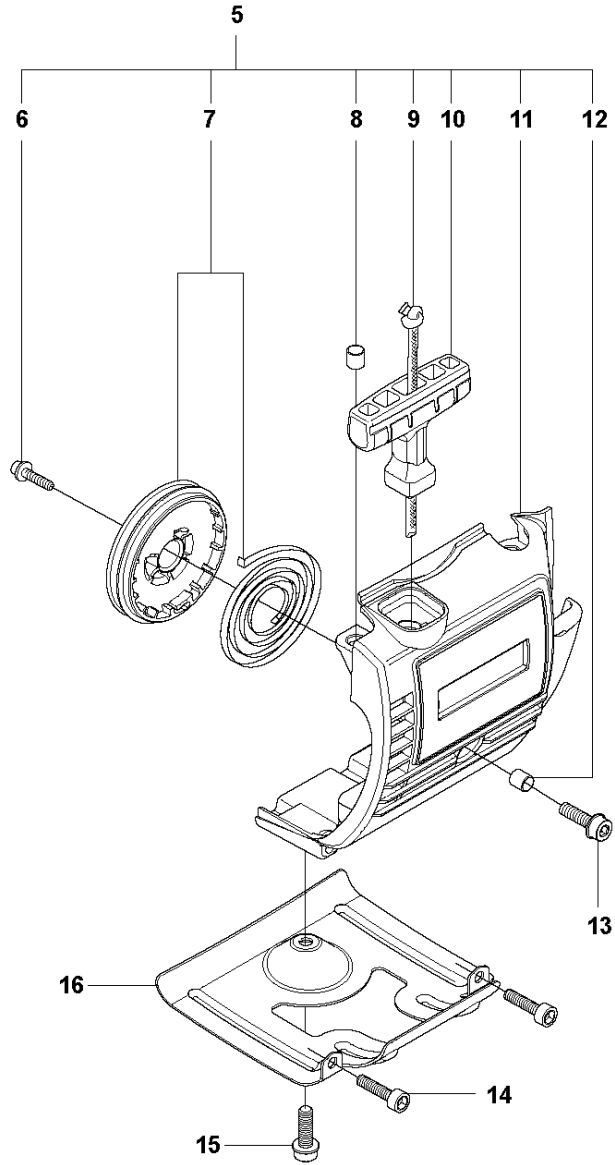

K3 327LX, LDX, RX, RDX, RJX, 323RII
STARTER

STARTER

327 RX, from 2012-01 -

Ref	Part no.	Description	Remark	Qty	Kit
1	503 87 33-05	STARTER PAWL BRIDGE		1	
2	735 31 08-20	E-CLIP		2	1
3	503 87 36-01	SPRING		1	1
4	503 87 35-02	STARTER PAWL		2	1
5	503 85 28-06	STARTER ASSY		1	
6	503 21 77-16	SCREW IH SCT		1	5
7	503 96 49-01	STARTER PULLEY		1	5
8	537 37 93-02	SPACING SLEEVE		2	5
9	503 85 89-01	STARTER CORD		1	5
10	537 00 84-01	STARTER HANDLE		1	5
11	503 85 87-02	STARTER HOUSING		1	5
12	537 37 93-02	SPACING SLEEVE		1	5
13	503 20 03-16	SCREW IHSCFM	M5x16	1	
14	503 21 66-18	SCREW IH SCT		2	
15	503 20 14-12	SCREW IHSCFMO	M5x12	1	
16	537 03 41-01	PROTECTIVE PLATE		1	
17	537 35 34-56	LABEL	327LDx	1	
18	537 35 34-57	LABEL	327RJx	1	
19	537 35 34-58	LABEL	323RII	1	
20	537 35 34-59	LABEL	327Rx	1	
21	537 35 34-60	LABEL	327RDx	1