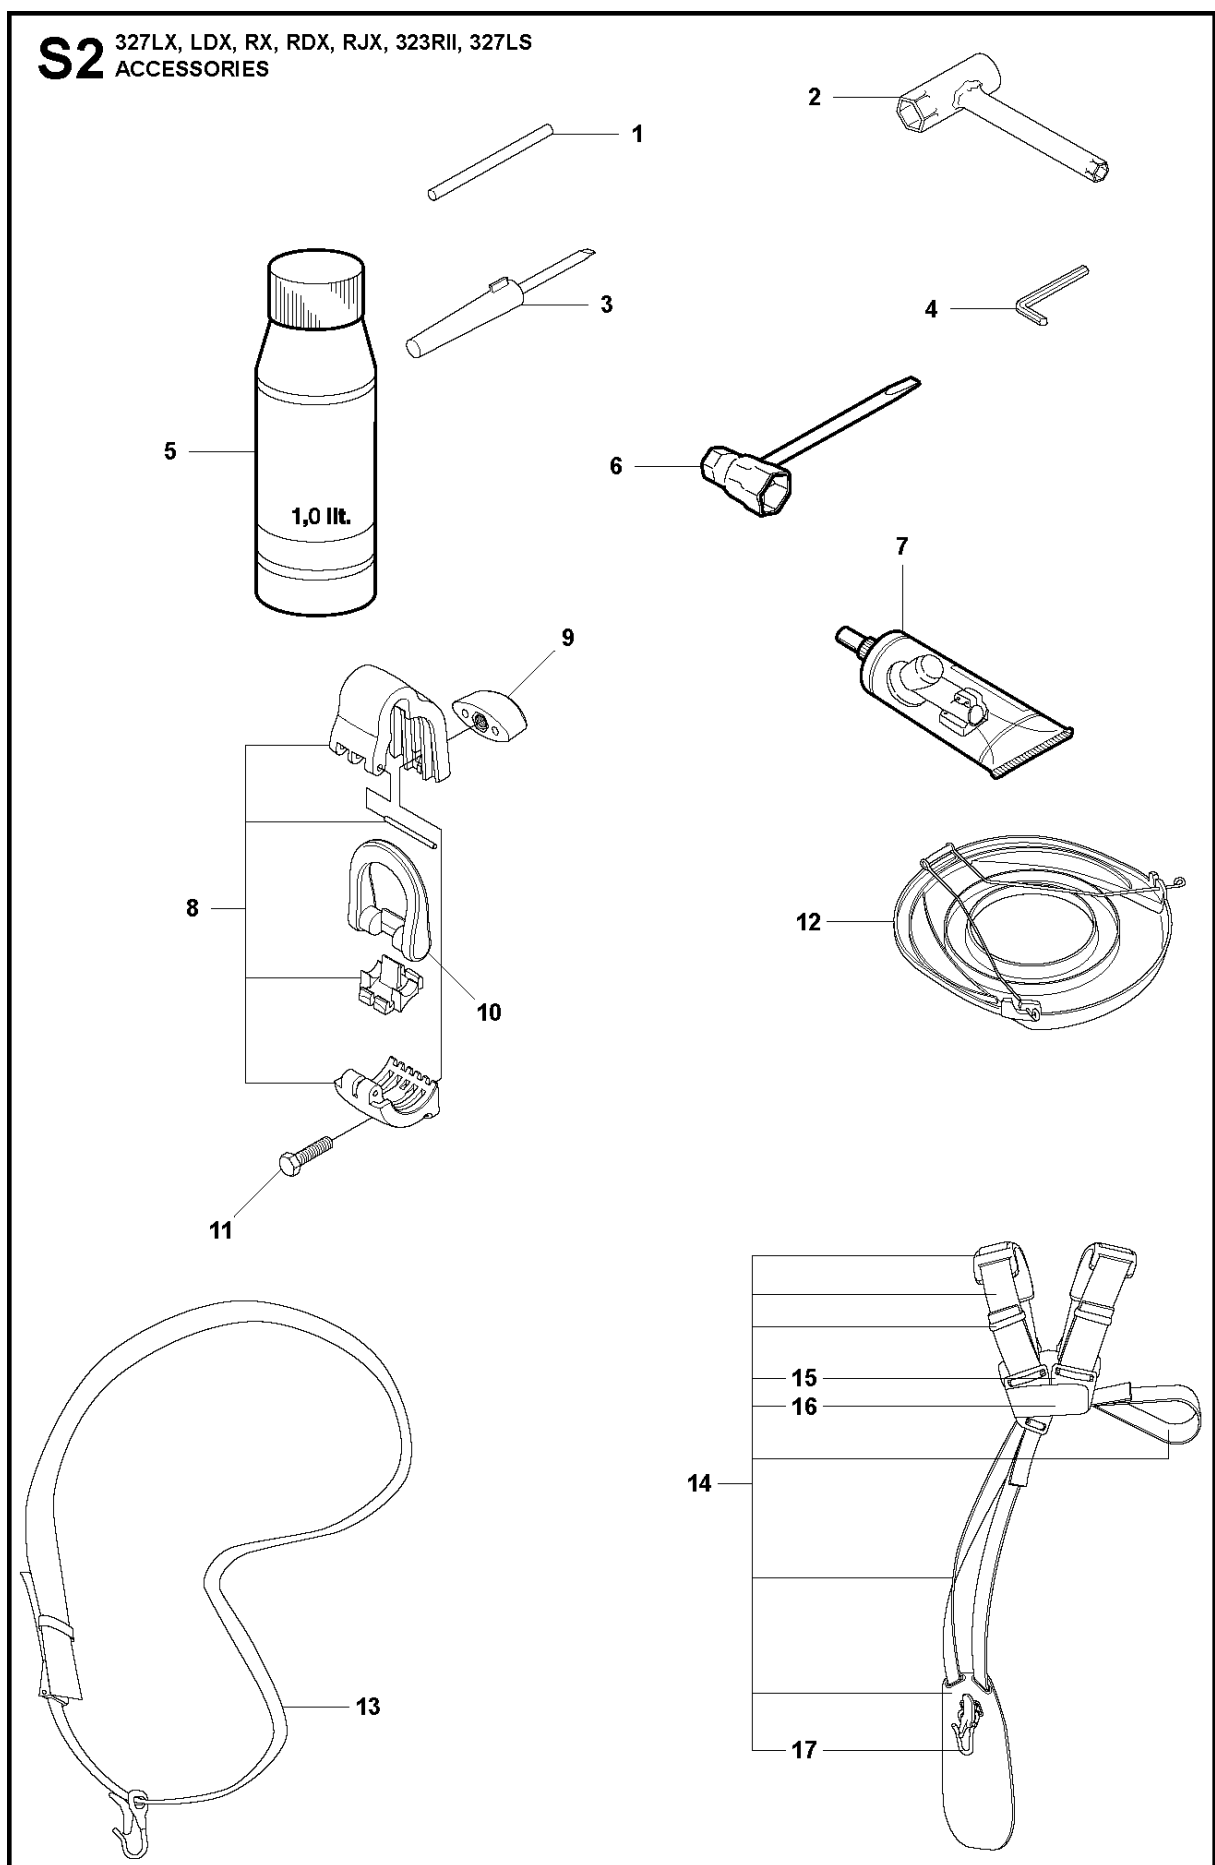

SPARE PARTS LIST

BRUSHCUTTERS/CLEARING SAWS

327 RX, from 2012-01 -

S2 327LX, LDX, RX, RDX, RJX, 323R11, 327LS
ACCESSORIES

ACCESSORIES

327 RX, from 2012-01 -

Ref	Part no.	Description	Remark	Qty	Kit
1	502 28 59-01	STOP		1	
2	502 11 46-02	SOCKET WRENCH		1	
3	501 60 02-03	SCREWDRIVER		1	
4	502 21 58-01	L-NYCKEL		1	
5	531 00 92-48	FILTER OIL		1	
6	501 69 17-01	COMBINATION WRENCH		1	
7	503 97 64-01	GREASE		1	
8	537 35 36-01	LOOP		1	
9	537 13 04-02	KNOB		1	
10	537 35 01-01	LOOP		1	
11	725 23 31-51	SCREW		1	
12	537 31 29-01	TRANSPORT GUARD	200-275 mm	1	
13	537 21 62-01	HARNESS		1	
13	537 21 62-02	HARNESS	USA	1	
14	537 21 63-01	HARNESS		1	
14	537 21 63-02	HARNESS	USA	1	
15	503 73 40-01	FRONT PIECE		1	14
16	503 73 41-02	FRONT PIECE		1	14
17	502 02 28-02	WELT HOOK		1	14