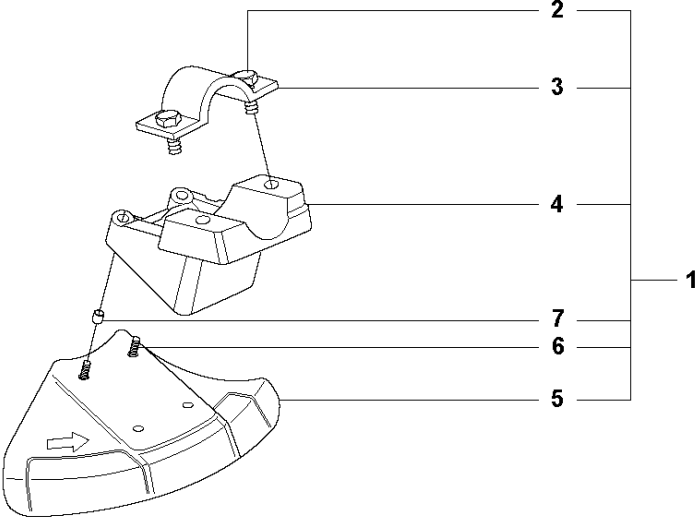

S 327LS, LX, LDX, RX, RDX, RJX, 323R11
ACCESSORIES

ACCESSORIES

327 RX, from 2012-01 -

Ref	Part no.	Description	Remark	Qty	Kit
1	544 04 42-10	ACCESSORY BAG	Captive screws 323RII, 327Rx	1	
2	573 99 43-04	SCREW IHSCFMO	Captive screws	2	1
3	574 56 80-01	CLAMP	Captive screws	1	1
4	537 29 34-01	ADAPTER		1	1
5	574 56 49-02	BLADE GUARD	Captive screws	1	1
6	503 20 03-16	SCREW IHSCFM	Captive screws	4	1
7	574 03 95-01	LOCKING NUT	Captive screws	4	1
8	503 97 71-01	TRIMMER GUARD	327Lx, 327LDx	1	
9	503 21 07-16	SCREW IHSCFT		1	8
10	503 79 88-01	BLADE		1	8
11	503 93 42-02	COMBI GUARD	323RII, 327Rx	1	
12	503 21 07-16	SCREW IHSCFT		1	11
13	503 79 88-01	BLADE		1	11