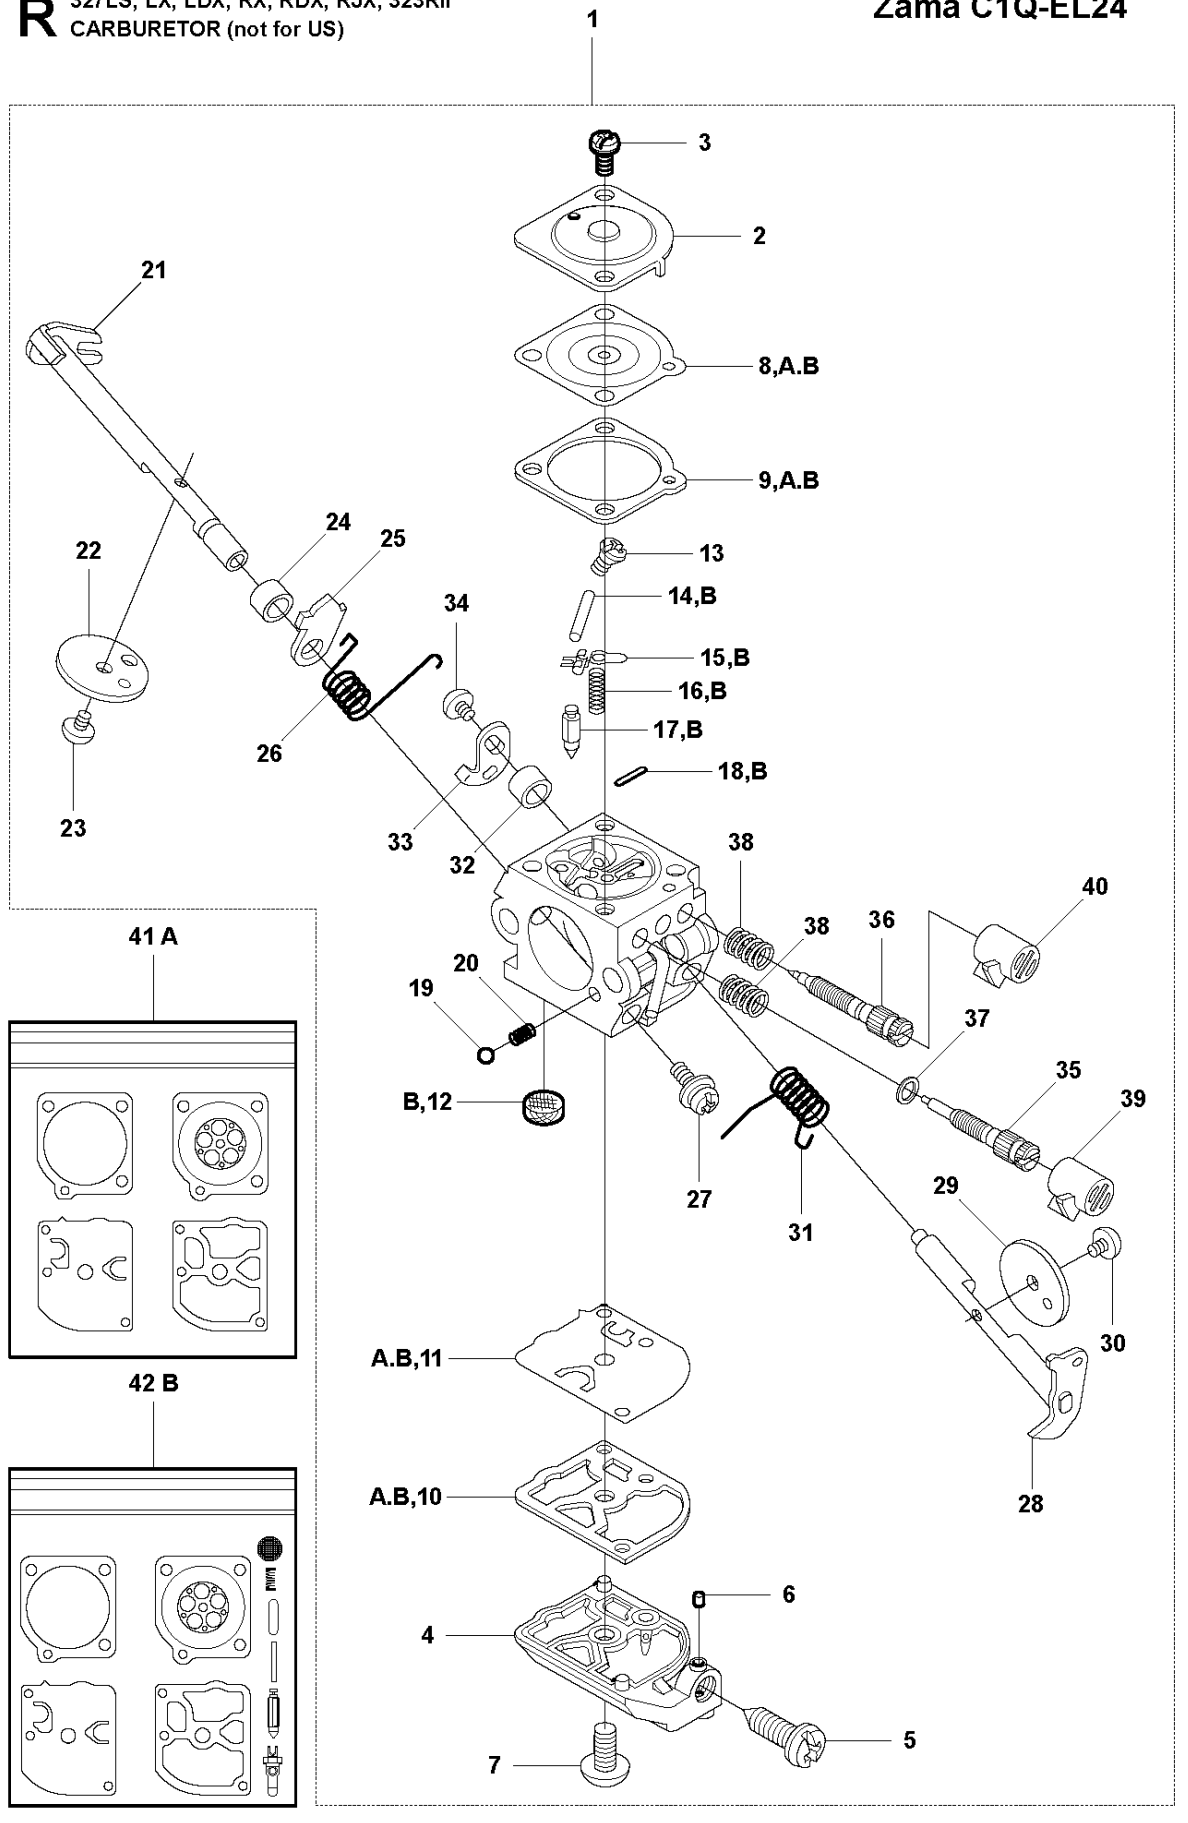

R 327LS, LX, LDX, RX, RDX, RJX, 323RII
CARBURETOR (not for US)

Zama C1Q-EL24

Ref	Part no.	Description	Remark	Qty	Kit
1	503 28 34-01	CARBURETTOR	Zama C1Q-EL24, NOT FOR US	1	
2	503 97 43-01	COVER		1	1
3	503 48 05-01	SCREW		2	1
4	537 02 02-01	COVER		1	1
5	537 02 07-01	SCREW		1	1
6	503 48 11-01	PIECE		1	1
7	503 47 96-01	SCREW		1	1
8	537 04 89-01	DIAPHRAGM		1	1,A,B
9	537 02 04-01	GASKET		1	1,A,B
10	537 02 01-01	GASKET PUMP		1	1,A,B
11	537 02 00-01	DIAPHRAGM PUMP		1	1,A,B
12	503 53 57-01	STRAINER		1	1,B
13	503 48 01-01	SCREW		1	1
14	503 48 00-01	PIN RETAINING SCREW		1	1,B
15	503 66 59-01	LEVER		1	1,B
16	537 02 03-01	SPRING		1	1,B
17	503 47 97-01	VALVE		1	1,B
18	537 02 08-01	PLUG		1	1,B
19	537 01 25-01	BALL		1	1
20	537 01 26-01	SPRING		1	1
21	537 02 09-01	SHAFT ASSY		1	1
22	537 37 03-01	VALVE		1	1
23	503 48 18-01	SCREW		1	1
24	503 48 19-01	COLLAR		1	1
25	537 04 90-01	LEVER		1	1
26	537 02 10-01	SPRING		1	1
27	503 75 53-01	SCREW		1	1
28	537 01 96-01	SHAFT ASSY		1	1
29	537 01 99-01	VALVE		1	1
30	503 47 92-01	SCREW		1	1
31	537 01 97-01	SPRING		1	1
32	503 47 89-01	COLLAR		1	1
33	537 01 98-01	LEVER		1	1
34	503 47 90-01	SCREW		1	1
35	537 02 06-01	SCREW		1	1
36	537 12 78-01	SCREW		1	1
37	503 97 40-01	WASHER		1	1
38	503 48 08-01	SPRING		1	1
39	537 02 16-01	LIMITER CAP		1	1
40	537 02 16-01	LIMITER CAP		1	1
41,A	531 00 45-52	GASKET KIT		1	
42,B	531 00 45-53	SET		1	