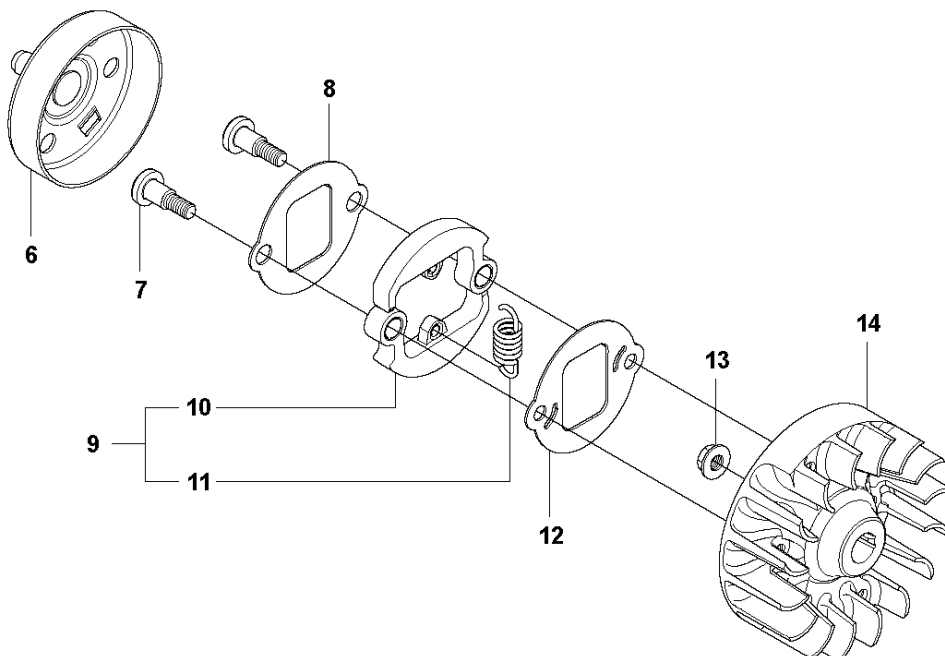

M 327LS, LX, LDX, RX, RDX, RJX, 323RII
IGNITION & CLUTCH

IGNITION SYSTEM & CLUTCH

327 RX, from 2012-01 -

Ref	Part no.	Description	Remark	Qty	Kit
1	502 49 36-01	SHORT CIRCUIT CABLE		1	
2	537 43 43-01	SPARK PLUG CAP		1	
3	503 23 51-09	SPARK PLUG	Champion RCJ 6Y	1	
4	544 12 70-01	IGNITION MODULE		1	
5	503 21 66-18	SCREW IHST		2	
6	537 23 75-01	CLUTCH DRUM ASSY		1	
7	503 84 29-02	SCREW		2	
8	537 04 67-02	WASHER		1	
9	537 03 22-01	CLUTCH ASSY		1	
10	503 84 28-01	CLUTCH SHOE		2	9
11	503 81 60-01	CLUTCH SPRING		1	9
12	537 04 68-02	WASHER		1	
13	731 71 16-51	HEXAGON NUT FLANGED		1	
14	537 24 96-02	FLYWHEEL		1	
15	501 48 56-01	CONTACT SPRING		1