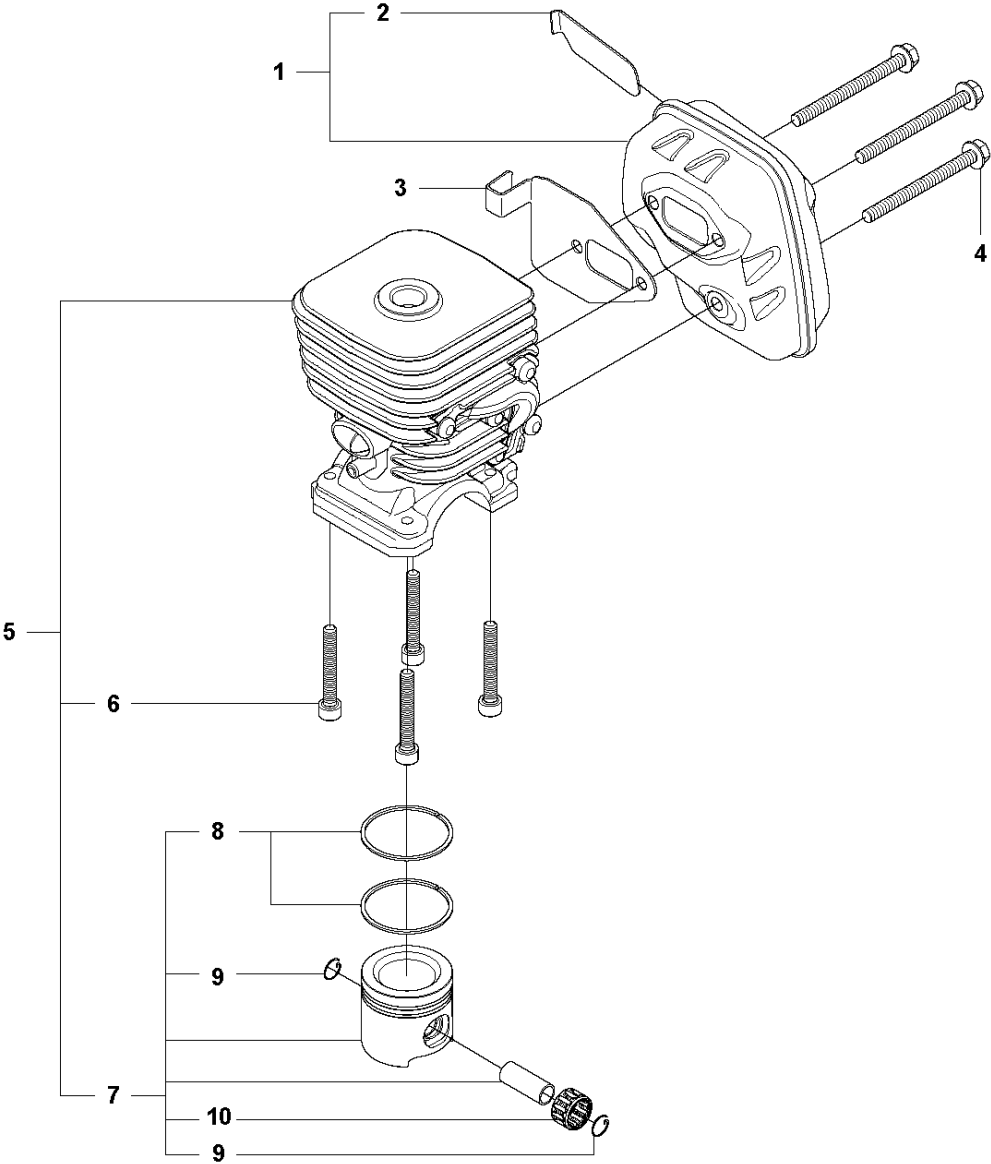

N 327LS, LX, LDX, RX, RDX, RJX, 323R11
CYLINDER PISTON & MUFFLER

CYLINDER, PISTON & MUFFLER

327 RX, from 2012-01 -

Ref	Part no.	Description	Remark	Qty	Kit
1	537 22 17-04	MUFFLER ASSY	Cat.	1	
2	537 22 18-01	SPARK ARRESTOR SCREEN		1	1
3	537 01 41-01	GASKET		1	
4	502 07 81-01	SCREW EHHFM		3	
5	537 08 51-03	CYLINDER	Ø=34mm	1	
6	503 20 07-35	SCREW IHSCFM		4	5
7	537 40 59-02	PISTON		1	5
8	537 40 62-01	PISTON RING		1	7
9	737 44 08-00	CIRCLIP		1	7
10	503 71 22-01	BEARING		1	7