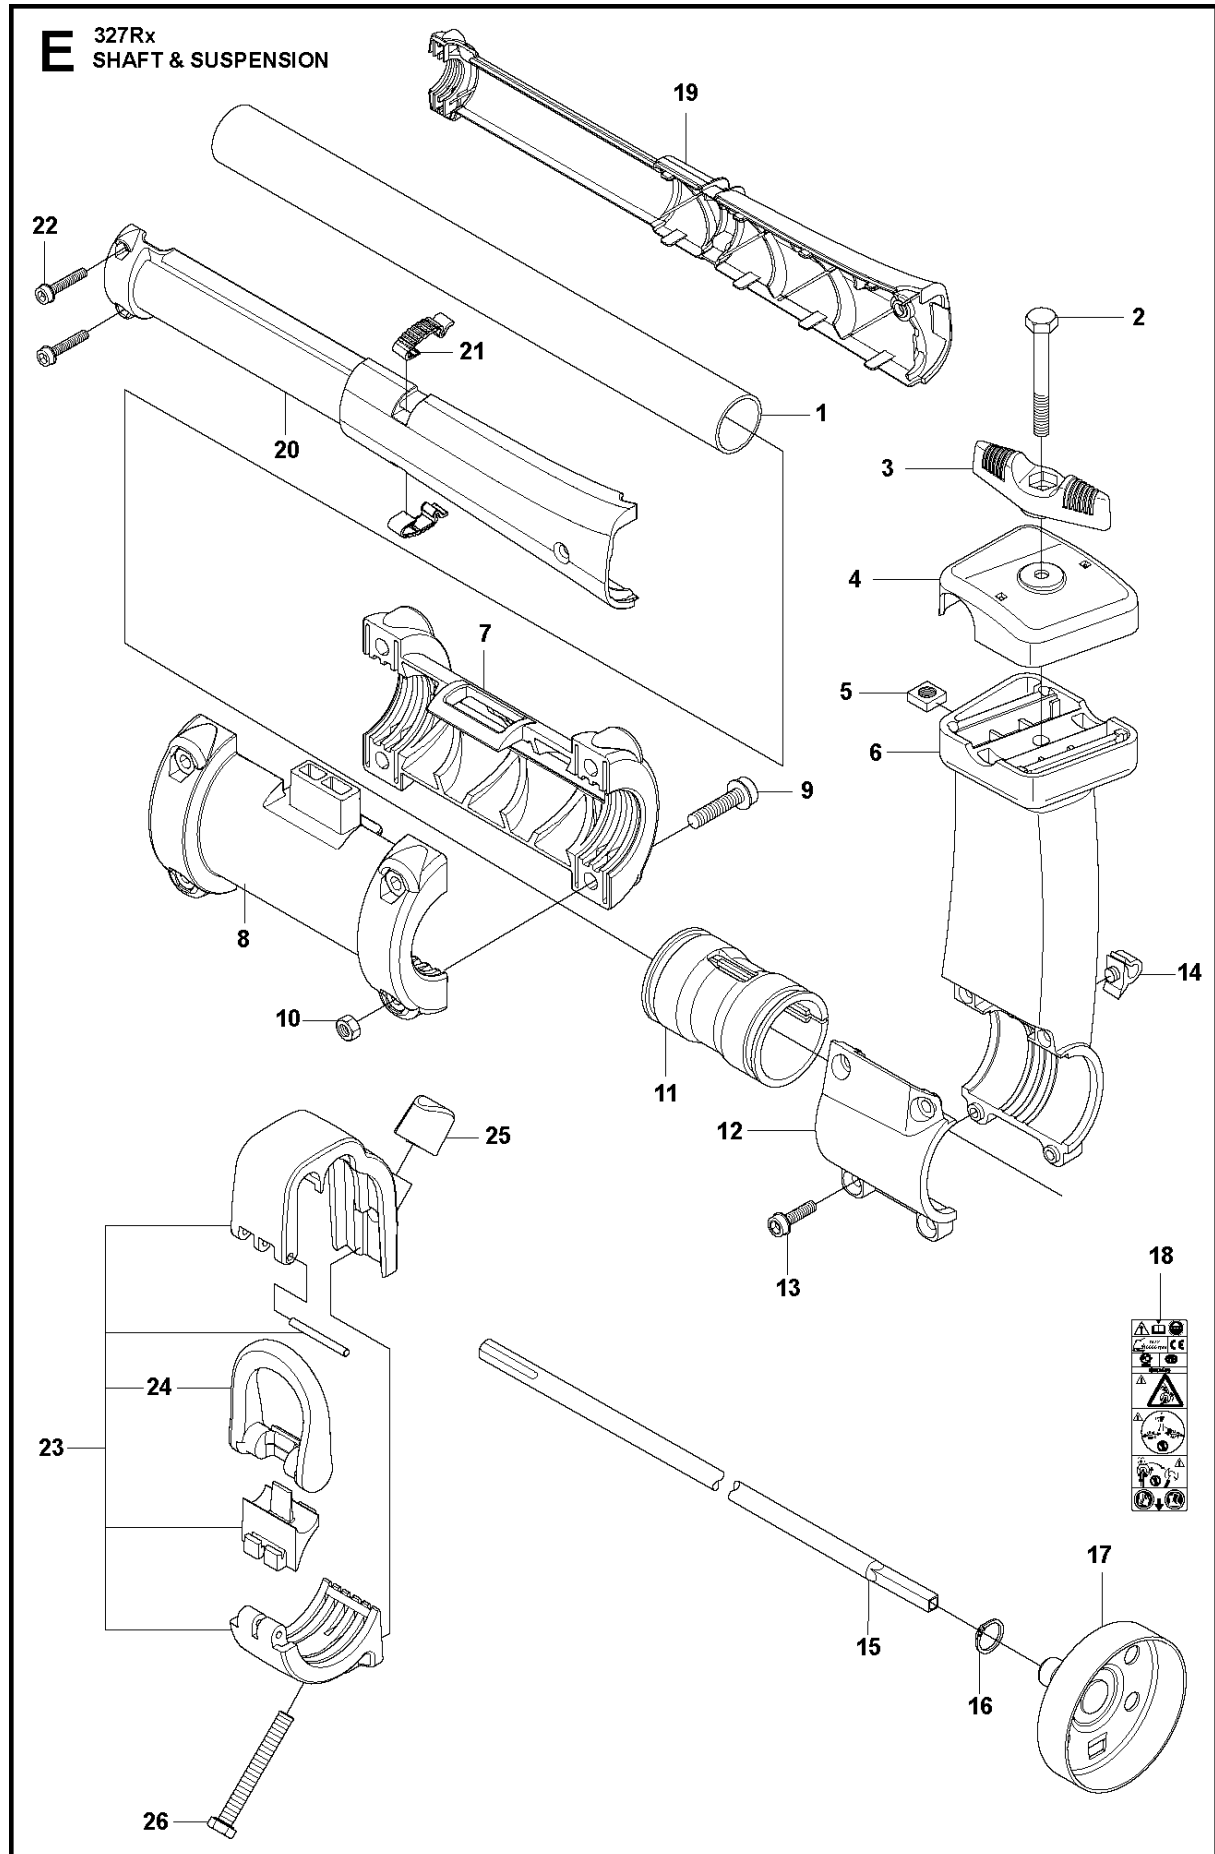

SHAFT & SUSPENSION

327 RX, from 2012-01 -

Ref	Part no.	Description	Remark	Qty	Kit
1	503 88 88-01	TUBE		1	
2	725 23 82-85	SCREW EHHM		1	
3	502 20 38-01	KNOB		1	
4	537 37 63-01	COVER		1	
5	502 19 71-01	SQUARE NUT		1	
6	537 34 86-01	BRACKET		1	
7	501 38 03-03	CLAMPING SLEEVE		1	
8	505 22 04-03	CLAMPING SLEEVE ASSY		1	
9	503 20 07-78	SCREW IHSCFM		4	
10	731 23 14-01	HEXAGON NUT		4	
11	537 34 89-01	ANTIVIBRATION ELEMENT		1	
12	537 34 87-01	HUB CAP		1	
13	503 21 06-19	SCREW IHSCFT		4	
14	502 28 61-01	CLIPS		1	
15	537 23 48-01	DRIVE SHAFT		1	
16	735 31 12-00	CIRCLIP		1	
17	537 23 75-01	CLUTCH DRUM ASSY		1	
18	537 29 48-01	LABEL		1	
19	505 13 71-02	WEAR PROTECTION		1	
20	505 13 72-02	WEAR PROTECTION		1	
21	537 38 72-01	SNAP		2	
22	503 20 07-78	SCREW IHSCFM		2	
23	505 16 09-01	LOOP ASSY		1	
24	537 35 01-01	LOOP		1	
25	537 13 04-02	KNOB		1	
26	725 23 39-51	SCREW EHHM		1