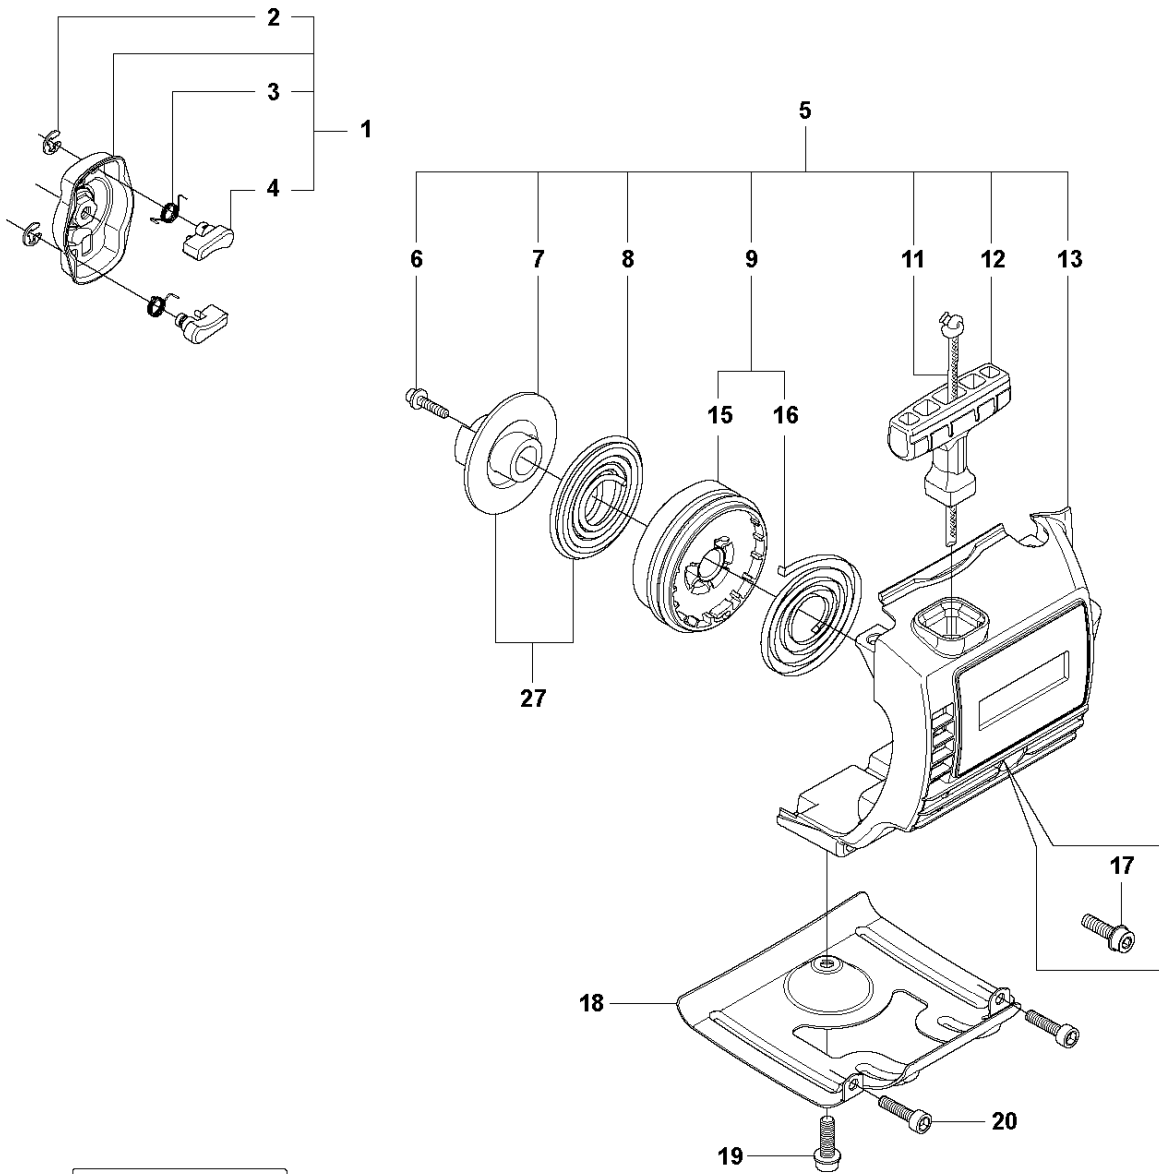

K2 327LX, LDX, RX, RDX, RJX, 323RII
STARTER

STARTER

327 RX, from 2012-01 -

Ref	Part no.	Description	Remark	Qty	Kit
1	503 87 33-05	STARTER PAWL BRIDGE		1	
2	735 31 08-20	E-CLIP		2	1
3	503 87 36-01	SPRING		2	1
4	503 87 35-02	STARTER PAWL		2	1
5	544 07 11-03	STARTER ASSY	Captive screws	1	
6	503 21 77-25	SCREW IHSC T		1	5
7	544 03 87-02	DRIVER		1	5
8	544 03 88-02	SPRING		1	5
9	544 16 65-01	STARTER PULLEY ASSY		1	5
11	503 85 89-01	STARTER CORD		1	5
12	537 00 84-01	STARTER HANDLE		1	5
13	537 41 16-02	STARTER HOUSING	Captive screws	1	5
14	537 37 93-02	SPACING SLEEVE		1	5
15	544 03 86-01	STARTER PULLEY		1	5, 9
16	503 85 90-01	RECOIL SPRING		1	5, 9
17	574 47 70-03	SCREW IHSCFMO	Captive screw M5x16	1	5
18	537 03 41-01	PROTECTIVE PLATE		1	
19	503 20 14-12	SCREW IHSCFMO	M5x12	1	
20	503 21 66-18	SCREW IHSC T		2	
21	537 35 34-56	LABEL	327LDx	1	
22	537 35 34-57	LABEL	327RJx	1	
23	537 35 34-58	LABEL	323RII	1	
24	537 35 34-59	LABEL	327Rx	1	
25	537 35 34-60	LABEL	327RDx	1