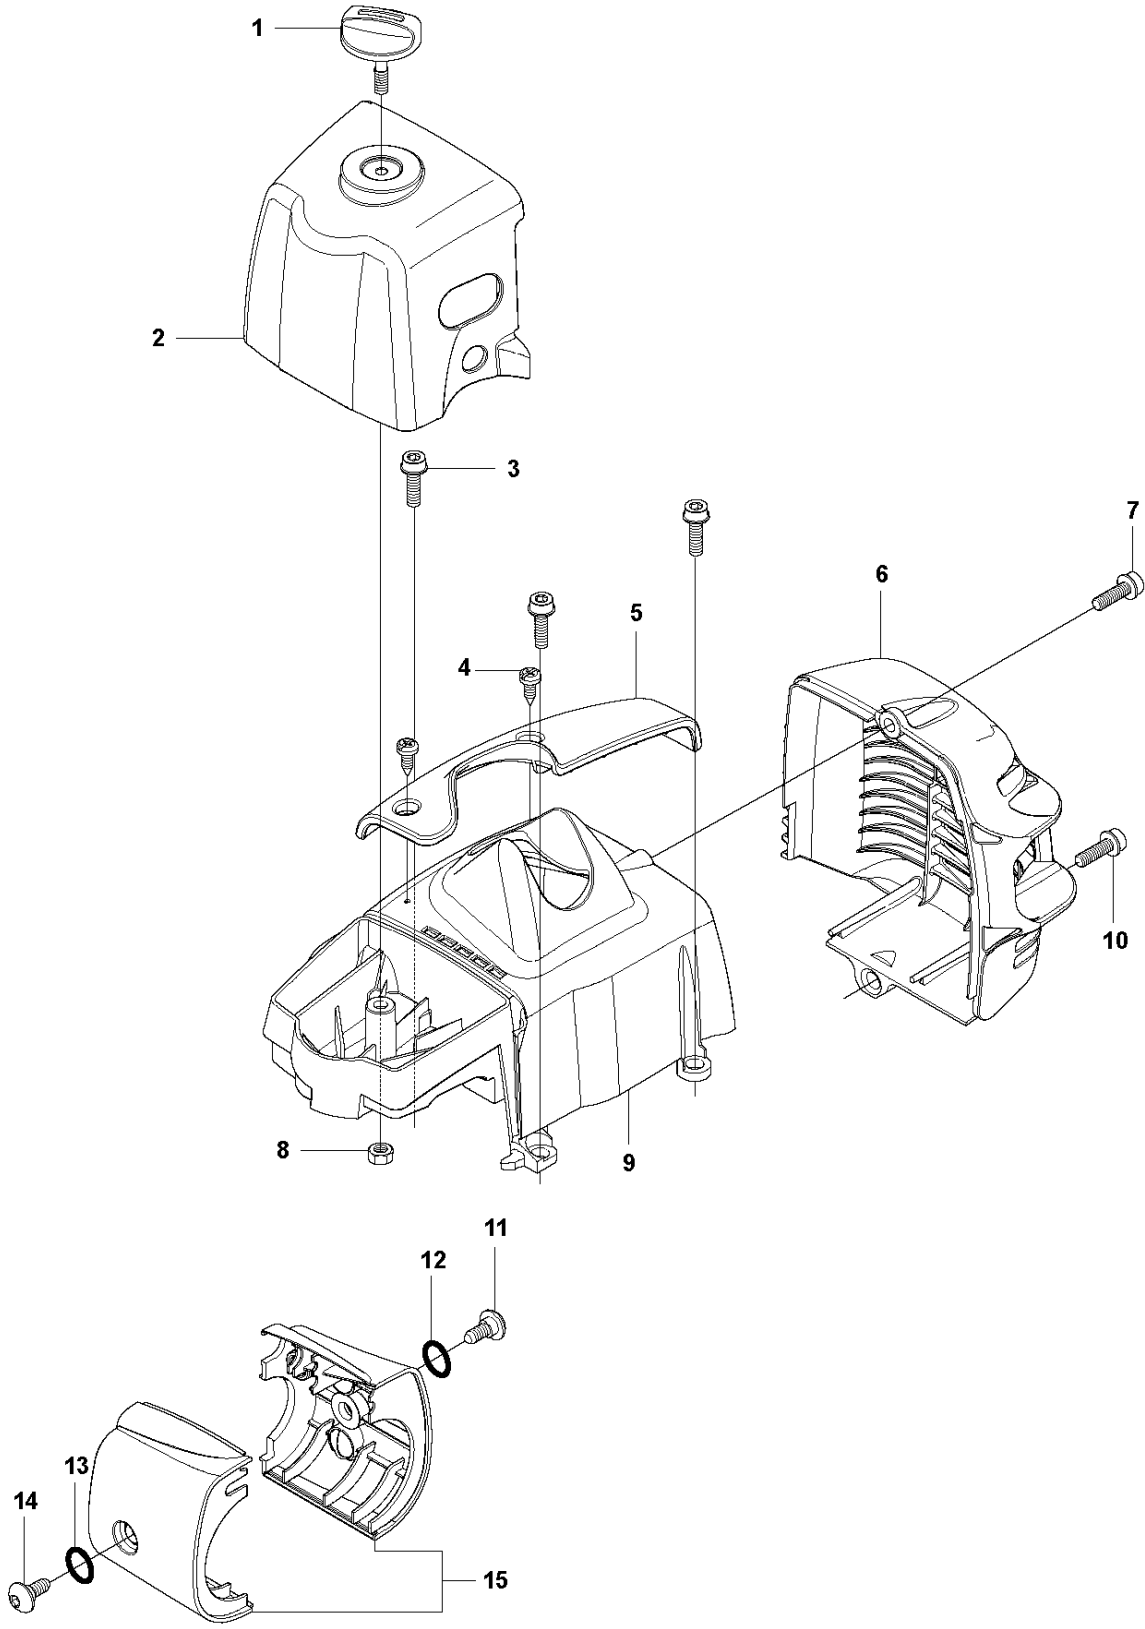

H1 327Lx, LDx, Rx, RDx, RJx,
COVERS

COVER

327 RX, from 2012-01 -

Ref	Part no.	Description	Remark	Qty	Kit
1	537 21 32-10	KNOB		1	
2	502 48 13-01	FILTER COVER		1	
3	503 20 03-16	SCREW IHSCFM	M5x16	4	
4	503 21 35-12	SCREW CCRPANT		2	
5	502 48 16-01	ARM PROTECTION		1	
6	544 84 81-01	HEAT PROTECTOR		1	
7	503 21 68-20	SCREW IHSCFT		1	
8	503 22 24-01	LOCKING NUT		1	
9	502 48 14-01	CYLINDER COVER		1	
10	503 20 03-16	SCREW IHSCFM		1	
11	503 96 13-01	SCREW		1	
12	740 42 06-00	O-RING		1	
13	740 42 06-00	O-RING		1	
14	503 96 13-01	SCREW		1	
15	502 48 15-01	COVER		1