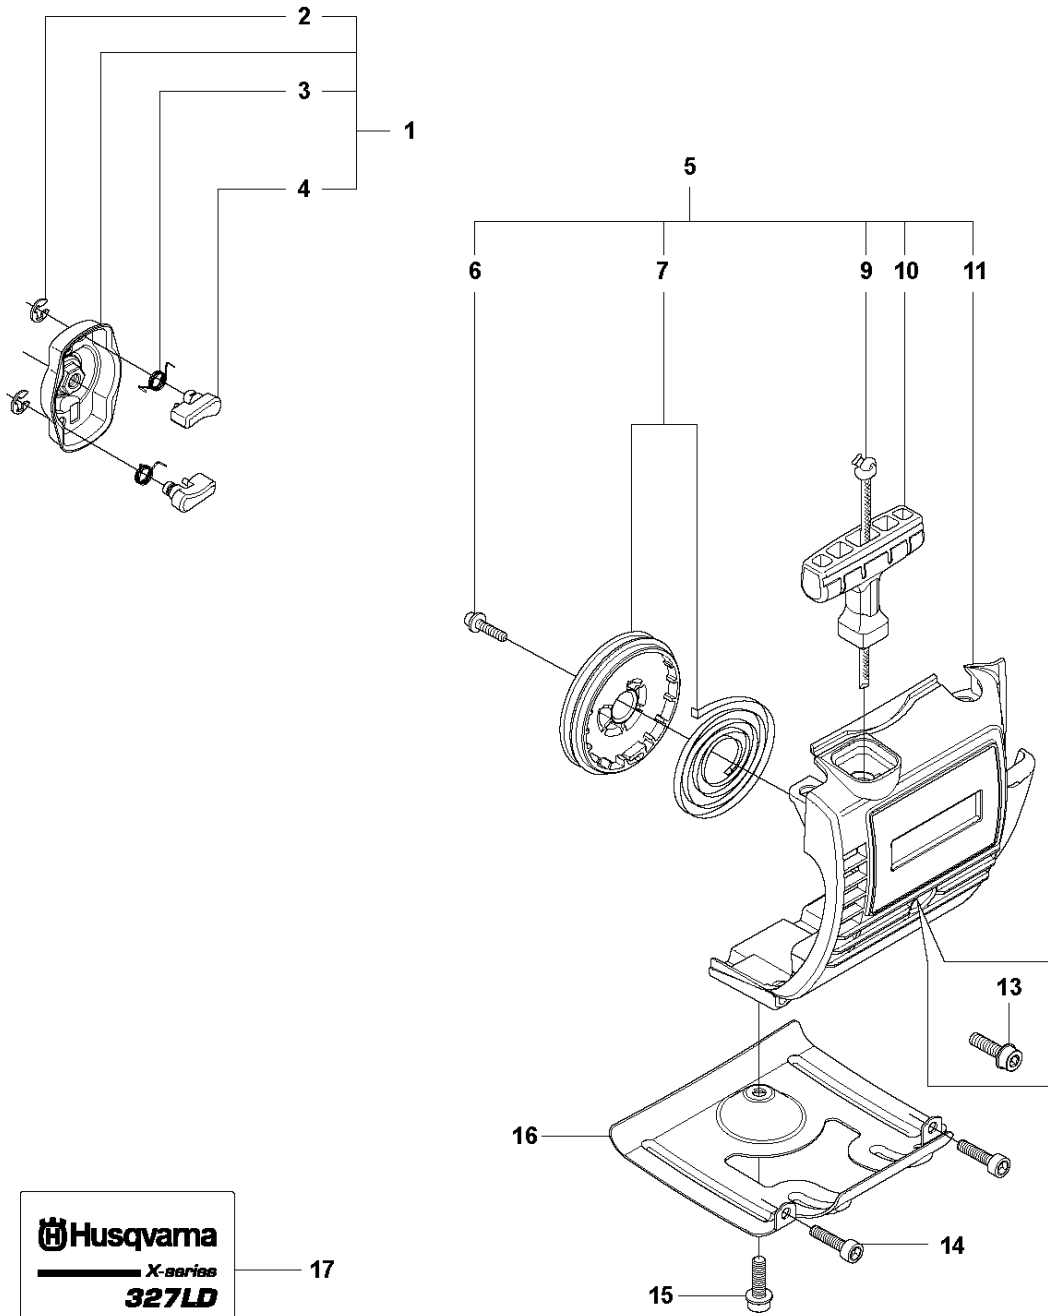

K4 327LX, LDX, RX, RDX, RJX, 323RII
STARTER

Husqvarna
X-series
327LD
PAT. PEND. E-tech II

Husqvarna
X-series
327RJ
PAT. PEND. E-tech II

Husqvarna
323II
PAT. PEND. E-tech II

Husqvarna
X-series
327R
PAT. PEND. E-tech II

Husqvarna
X-series
327RD
PAT. PEND. E-tech II

STARTER

327 RX, from 2012-01 -

Ref	Part no.	Description	Remark	Qty	Kit
1	503 87 33-05	STARTER PAWL BRIDGE		1	
2	735 31 08-20	E-CLIP		2	1
3	503 87 36-01	SPRING		1	1
4	503 87 35-02	STARTER PAWL		2	1
5	503 85 28-07	STARTER ASSY	Captive screws	1	
6	503 21 77-16	SCREW IH SCT		1	5
7	503 96 49-01	STARTER PULLEY		1	5
9	503 85 89-01	STARTER CORD		1	5
10	537 00 84-01	STARTER HANDLE		1	5
11	503 85 87-03	STARTER HOUSING	Captive screws	1	5
13	574 47 70-03	SCREW IH SCFMO	Captive screws M5x16	1	5
14	503 21 66-18	SCREW IH SCT		2	
15	503 20 14-12	SCREW IH SCFMO	M5x12	1	
16	537 03 41-01	PROTECTIVE PLATE		1	
17	537 35 34-56	LABEL	327LDx	1	
18	537 35 34-57	LABEL	327RJx	1	
19	537 35 34-58	LABEL	323RII	1	
20	537 35 34-59	LABEL	327Rx	1	
21	537 35 34-60	LABEL	327RDx	1