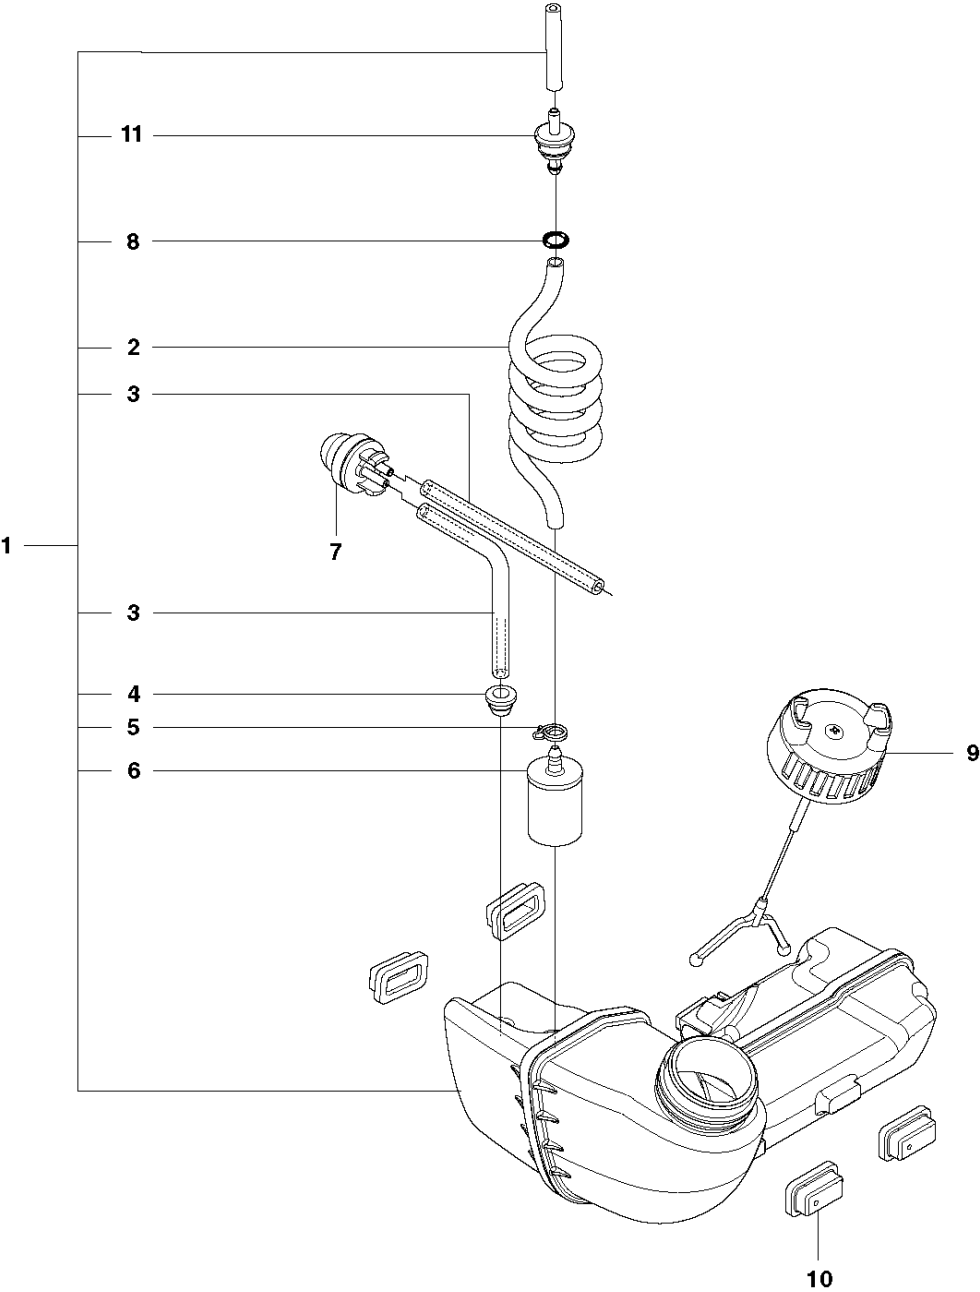

L 327LS, LX, LDX, RX, RDX, RJX, 323R11
FUEL TANK

FUEL TANK

327 RX, from 2012-01 -

Ref	Part no.	Description	Remark	Qty	Kit
1	584 25 80-01	FUEL TANK ASSY		1	
2	581 75 62-01	FUEL HOSE		1	1
3	537 04 24-01	FUEL HOSE		2	1
4	503 73 58-01	BUSHING		1	1
5	504 02 24-01	HOSE CLAMP		1	1
6	503 44 32-01	FILTER		1	1
7	503 93 66-01	PRIMER HOUSING		1	
8	537 18 49-01	O-RING		1	1
9	544 88 97-02	TANK CAP		1	
10	503 91 10-01	SUSPENSION		4	
11	578 29 56-01	HOSE NIPPLE		1	1