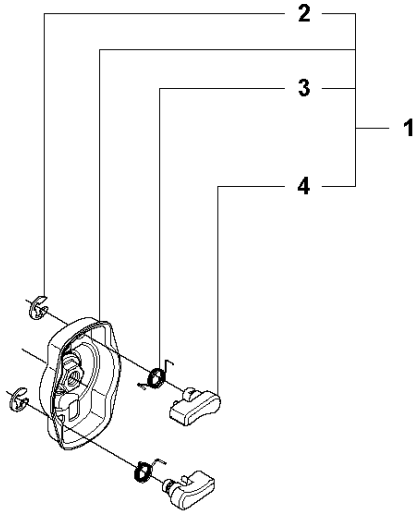

K3 327LX, LDX, RX, RDX, RJX, 323RII
STARTER

STARTER

327 RX, from 2012-01 -

Ref	Part no.	Description	Remark	Qty	Kit
1	503 87 33-05	STARTER PAWL BRIDGE		1	
2	735 31 08-20	E-CLIP		2	1
3	503 87 36-01	SPRING		1	1
4	503 87 35-02	STARTER PAWL		2	1
5	503 85 28-06	STARTER ASSY		1	
6	503 21 77-16	SCREW IH SCT		1	5
7	503 96 49-01	STARTER PULLEY		1	5
8	537 37 93-02	SPACING SLEEVE		2	5
9	503 85 89-01	STARTER CORD		1	5
10	537 00 84-01	STARTER HANDLE		1	5
11	503 85 87-02	STARTER HOUSING		1	5
12	537 37 93-02	SPACING SLEEVE		1	5
13	503 20 03-16	SCREW IHSCFM	M5x16	1	
14	503 21 66-18	SCREW IH SCT		2	
15	503 20 14-12	SCREW IHSCFMO	M5x12	1	
16	537 03 41-01	PROTECTIVE PLATE		1	
17	537 35 34-56	LABEL	327LDx	1	
18	537 35 34-57	LABEL	327RJx	1	
19	537 35 34-58	LABEL	323RII	1	
20	537 35 34-59	LABEL	327Rx	1	
21	537 35 34-60	LABEL	327RDx	1