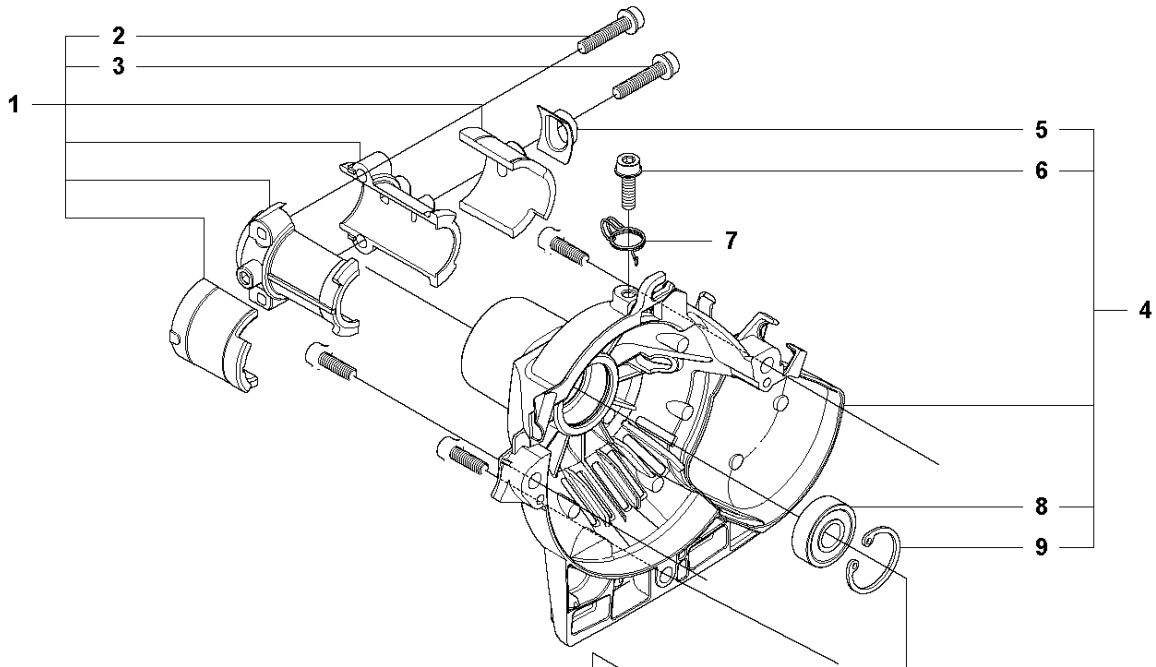

P 327LS, LX, LDX, RX, RDX, RJX, 323RII
CRANK CASE

CRANKCASE

327 RX, from 2012-01 -

Ref	Part no.	Description	Remark	Qty	Kit
1	537 30 96-01	COMPRESSION SLEEVE		1	
2	503 21 68-25	SCREW IHSCFT		1	1
3	503 21 68-25	SCREW IHSCFT		1	1
4	537 04 12-09	CLUTCH COVER		1	
5	537 42 50-01	PROTECTIVE PLATE		1	4
6	503 20 03-16	SCREW IHSCFM	M5x16	1	4
7	537 07 36-01	SPRING		1	
8	503 25 05-01	BALL BEARING		1	4
9	537 33 67-01	CIRCLIP		1	4
10	537 08 52-03	CRANKCASE		1	
11	503 20 03-16	SCREW IHSCFM		1	10
12	537 06 69-01	GASKET CRANKCASE		1	10
13	537 08 85-01	GASKET		1	10
14	537 06 68-01	INSERT CRANKCASE		1	10
15	503 20 03-16	SCREW IHSCFM		1	10
16	503 20 03-16	SCREW IHSCFM		1	10
17	503 21 66-18	SCREW IHSCFT		1	10
18	503 20 03-16	SCREW IHSCFM		1	10
19	503 21 66-18	SCREW IHSCFT		1	10
20	503 20 03-16	SCREW IHSCFM		1	10
21	503 21 77-16	SCREW IHSCFT		1	10
22	503 20 14-12	SCREW IHSCFMO	M5x12	1	10
23	503 20 03-16	SCREW IHSCFM		1	10